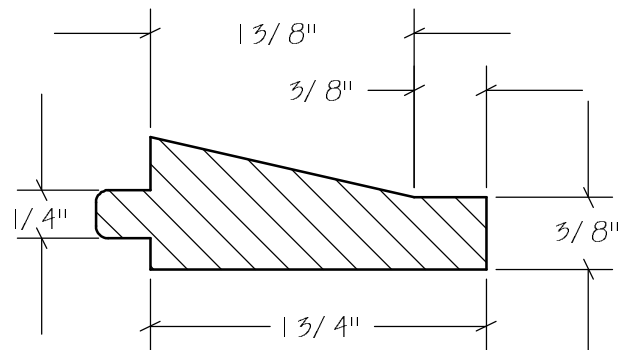

Raised Panel Profiles

PANEL TRIM MOULDING

P0-007