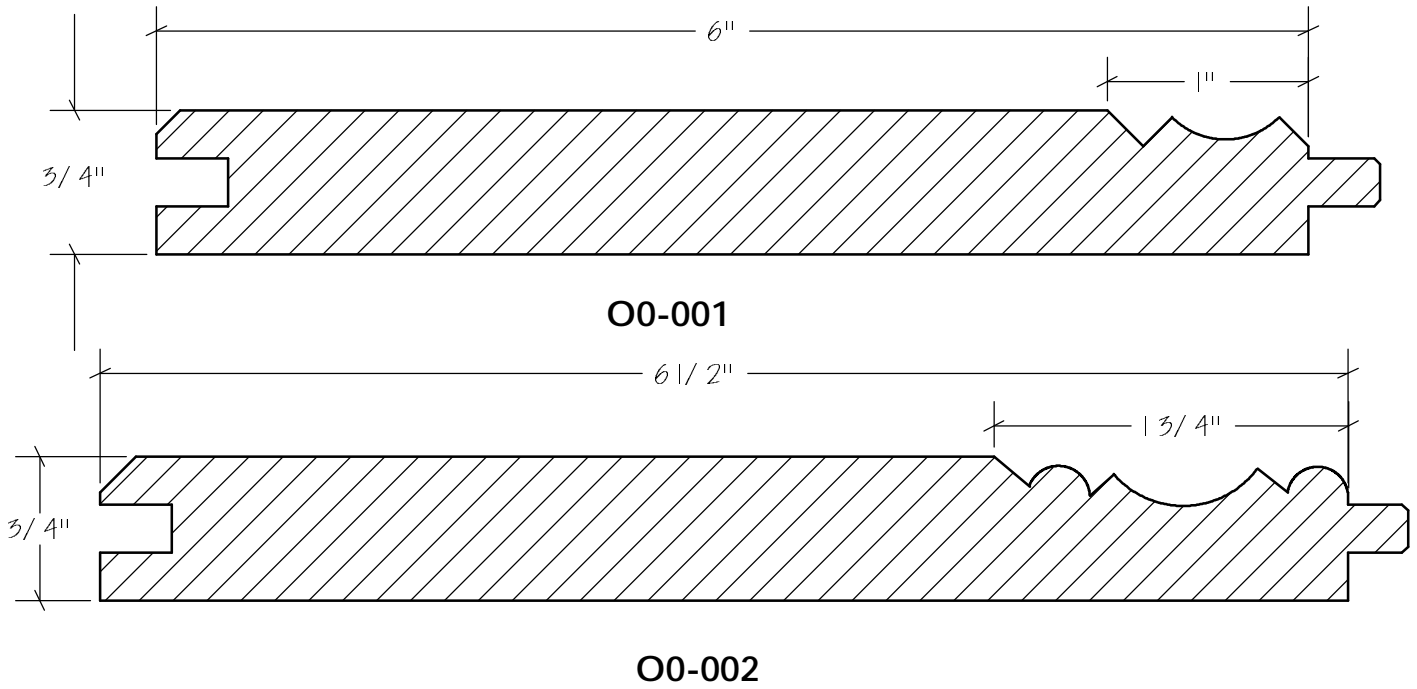

T & G Sheathing

T & G Sheathing

T & G Sheathing

N0-012

N0-013

N0-014

N.E.W.P PART NUMBER CROSS REFERENCE

NEWP#	OLDNEWP#	Thick-Width	NEWP#	OLDNEWP#	Thick-Width	NEWP#	OLDNEWP#	Thick-Width
		BLANK			BLANK			BLANK
O0-001	P	15/16"X6-9/16"	O0-001	Q	15/16X6-13/16"			