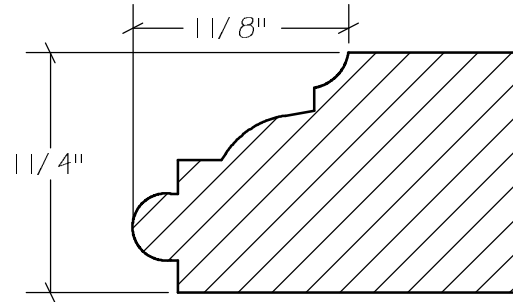

Miscellaneous & Drip Caps

Q0-002

SK

T

T