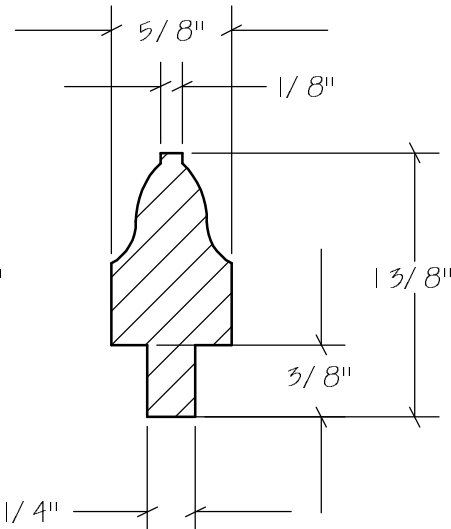

Window Sills | Sashes

Window Sills | Sashes

IO_010

IO_011

IO_012

IO_013

N.E.W.P PART NUMBER CROSS REFERENCE

NEWP#	OLDNEWP#	Thick-Width	NEWP#	OLDNEWP#	Thick-Width	NEWP#	OLDNEWP#	Thick-Width
		BLANK			BLANK			BLANK
J0-001	A222	1-7/16" x 3-1/2"	J0-011	A232	1" x 4"			
J0-002	A223	7/8" x 2-7/8"	J0-012	A232A	1" x 3-1/2"			
J0-003	A224	7/8" x 2-1/2"	J0-013	A233	1" x 2-7/8"			
J0-004	A225	1" x 3-1/4"	J0-014	A234	1" x 2-7/8"			
J0-005	A226	1-1/8" x 3-5/8"	J0-015	A235	1" x 3-7/8"			
J0-006	A227	1" x 3-1/2"	J0-016	A235	1-7/16" x 4-1/16"			
J0-007	A228	1-3/16" x 3-1/2"	J0-017	A235	1-1/8" x 2-5/8"			
J0-008	A229	15/16" x 3-1/2"	J0-018	A235	1-1/4" x 4"			
J0-009	A230	1" x 4"	J0-019	A235	1-1/2" x 5-1/4"			
J0-010	A231	1" x 3-3/4"	J0-020	A235	1-1/2" x 4-7/8"			