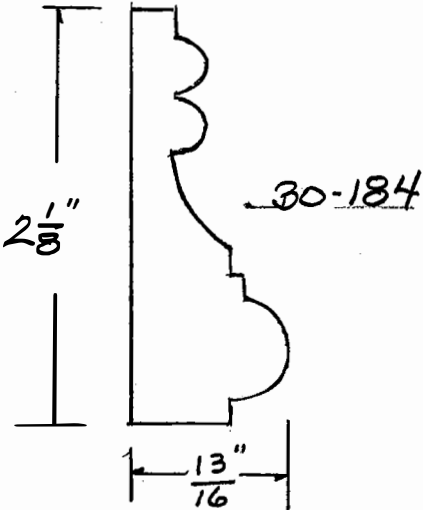

Base & Base Caps