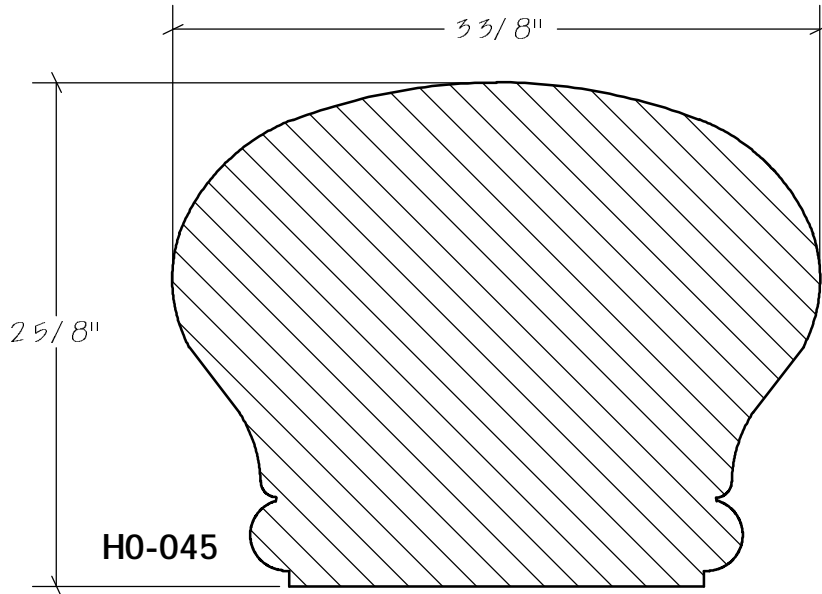

RAILING SYSTEM - HAND RAIL & CAPS