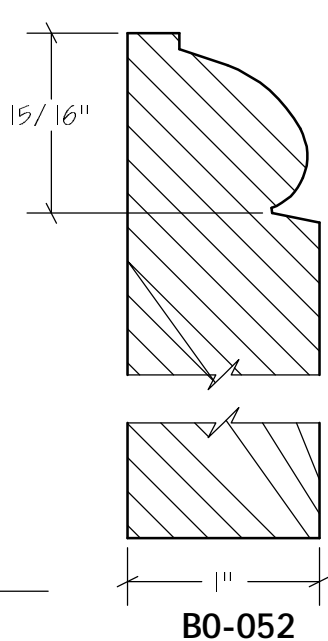

Base & Base Caps