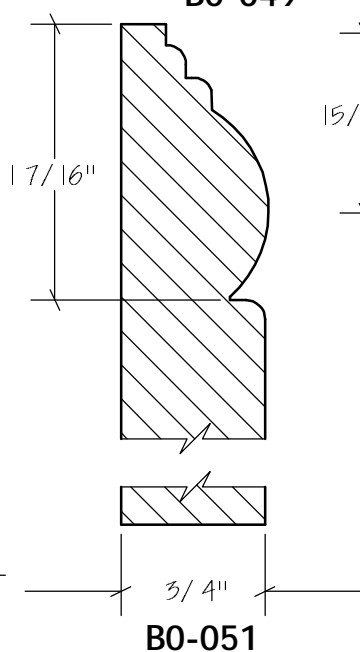

Base & Base Caps