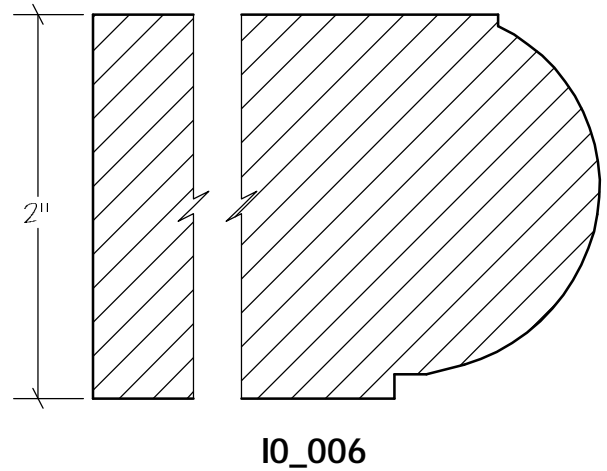

Window Sills | Sashes

Window Sills | Sashes

IO_010

IO_011

IO_012

IO_013

N.E.W.P PART NUMBER CROSS REFERENCE

NEWP#	OLDNEWP#	Thick-Width	NEWP#	OLDNEWP#	Thick-Width	NEWP#	OLDNEWP#	Thick-Width
		BLANK			BLANK			BLANK
J0-001	A222	1-7/16" x 3-1/2"	J0-011	A232	1" x 4"			
J0-002	A223	7/8" x 2-7/8"	J0-012	A232A	1" x 3-1/2"			
J0-003	A224	7/8" x 2-1/2"	J0-013	A233	1" x 2-7/8"			
J0-004	A225	1" x 3-1/4"	J0-014	A234	1" x 2-7/8"			
J0-005	A226	1-1/8" x 3-5/8"	J0-015	A235	1" x 3-7/8"			
J0-006	A227	1" x 3-1/2"	J0-016	A235	1-7/16" x 4-1/16"			
J0-007	A228	1-3/16" x 3-1/2"	J0-017	A235	1-1/8" x 2-5/8"			
J0-008	A229	15/16" x 3-1/2"	J0-018	A235	1-1/4" x 4"			
J0-009	A230	1" x 4"	J0-019	A235	1-1/2" x 5-1/4"			
J0-010	A231	1" x 3-3/4"	J0-020	A235	1-1/2" x 4-7/8"			