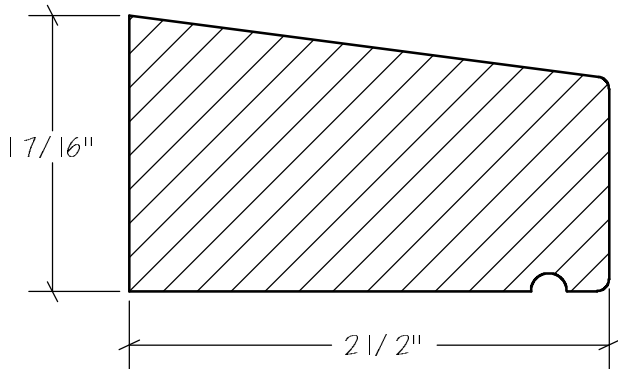

Miscellaneous & Drip Caps

DRIP CAPS

Q0-043