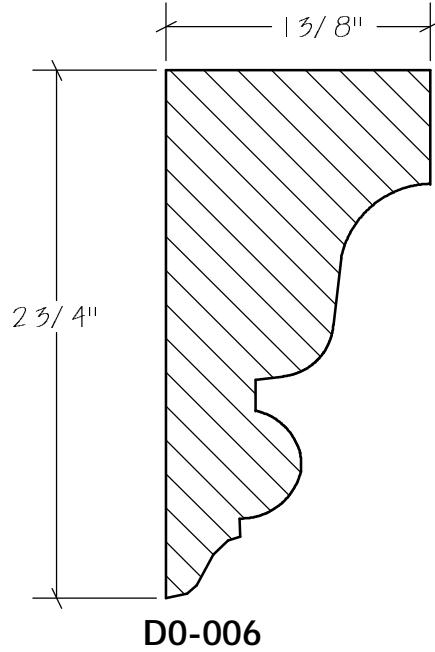

Solid Crowns