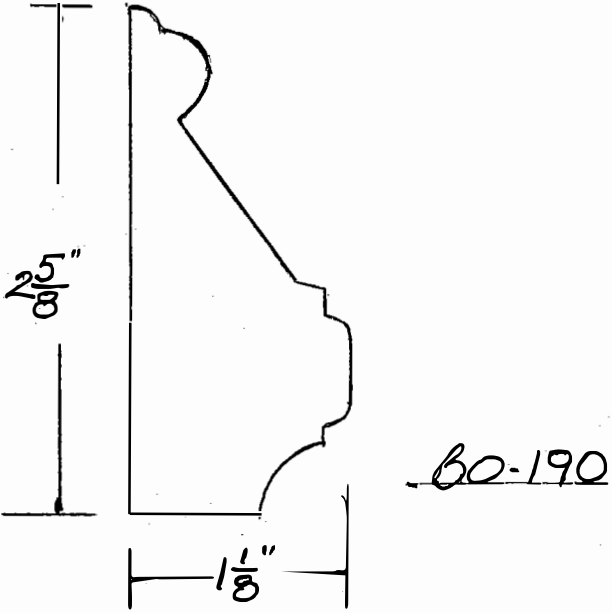

Base & Base Caps