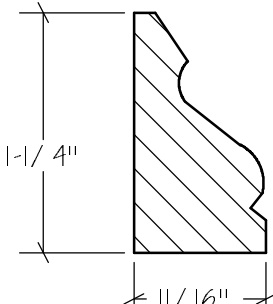

Base & Base Caps

B0-135

B0-138

B0-140