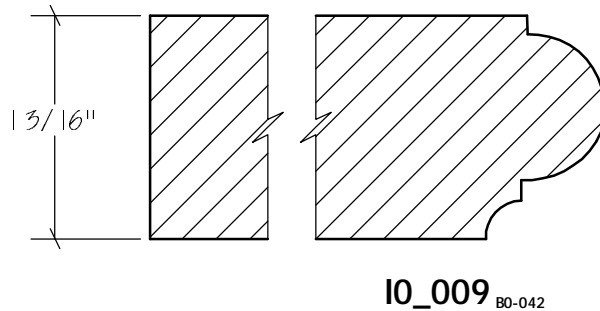

Window Sills | Sashes

Window Sills | Sashes

IO_010

IO_011

IO_012

IO_013

N.E.W.P PART NUMBER CROSS REFERENCE

NEWP#	OLDNEWP#	Thick-Width	NEWP#	OLDNEWP#	Thick-Width	NEWP#	OLDNEWP#	Thick-Width
		BLANK			BLANK			BLANK
J0-001	A222	1-7/16" x 3-1/2"	J0-011	A232	1" x 4"			
J0-002	A223	7/8" x 2-7/8"	J0-012	A232A	1" x 3-1/2"			
J0-003	A224	7/8" x 2-1/2"	J0-013	A233	1" x 2-7/8"			
J0-004	A225	1" x 3-1/4"	J0-014	A234	1" x 2-7/8"			
J0-005	A226	1-1/8" x 3-5/8"	J0-015	A235	1" x 3-7/8"			
J0-006	A227	1" x 3-1/2"	J0-016	A235	1-7/16" x 4-1/16"			
J0-007	A228	1-3/16" x 3-1/2"	J0-017	A235	1-1/8" x 2-5/8"			
J0-008	A229	15/16" x 3-1/2"	J0-018	A235	1-1/4" x 4"			
J0-009	A230	1" x 4"	J0-019	A235	1-1/2" x 5-1/4"			
J0-010	A231	1" x 3-3/4"	J0-020	A235	1-1/2" x 4-7/8"			