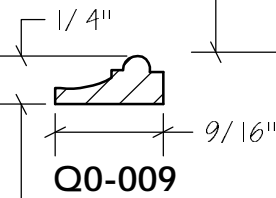

Miscellaneous & Drip Caps

SK

T

T