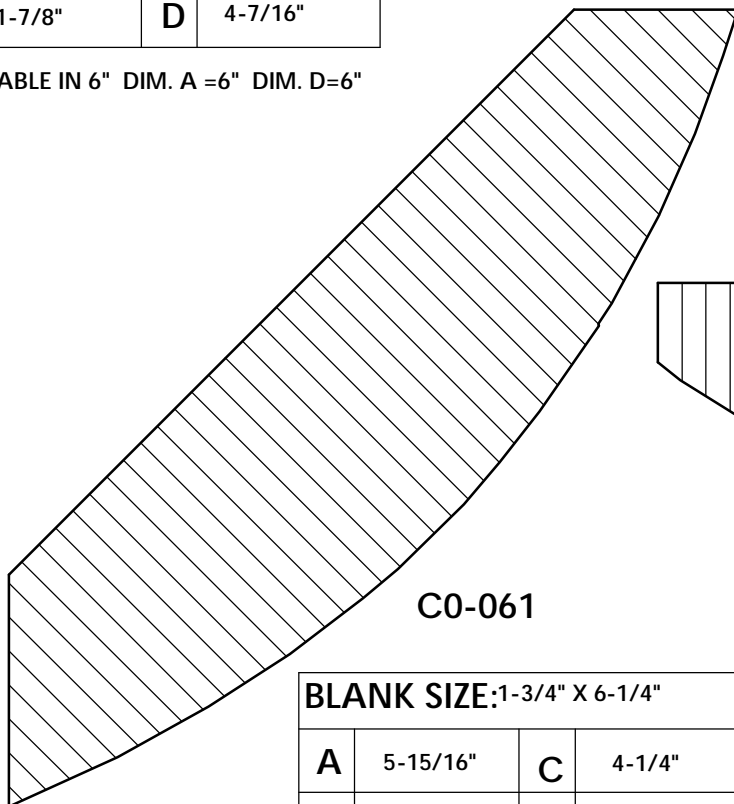

BLANK SIZE: 15/16 X 3-1/16			
A	2-3/4"	C	1-11/16"
B	11/16"	D	2-1/16"

1. Part Number: C0-001
2. Material: OAK
3. Length: 12'
4. Quantity: 100

Profile referenced dimensions are provided and are oriented as shown below.

C0-056

BLANK SIZE: 1" X 3-5/16"			
A	3-5/8"	C	2-5/16"
B	3/4"	D	2-13/16"

C0-057

BLANK SIZE: 15/16" X 3-1/8"			
A	2-7/8"	C	1-7/8"
B	5/8"	D	2-1/8"

C0-058

BLANK SIZE: 1-1/8" X 3-15/16"			
A	3-11/16"	C	2-9/16"
B	7/8"	D	2-5/8"

Crown Moulding

C0-059

BLANK SIZE: 2-1/4" X 5-1/4"			
A	4-7/8"	C	4-1/4"
B	1-7/8"	D	4-7/16"

* AVAILABLE IN 6" DIM. A =6" DIM. D=6"

C0-060

BLANK SIZE: 2-1/8" X 5-7/8"			
A	5-9/16"	C	3-15/16"
B	1-13/16"	D	3-15/16"