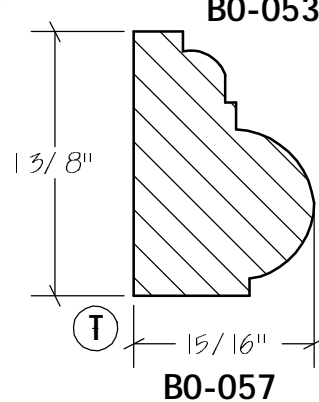

Base & Base Caps