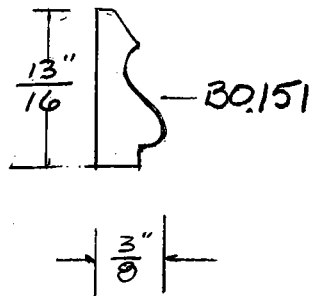

Base & Base Caps