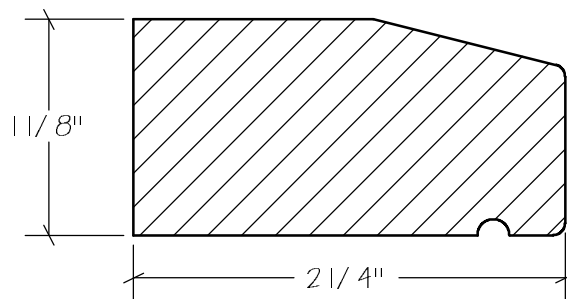

Miscellaneous & Drip Caps

DRIP CAPS

Q0-050