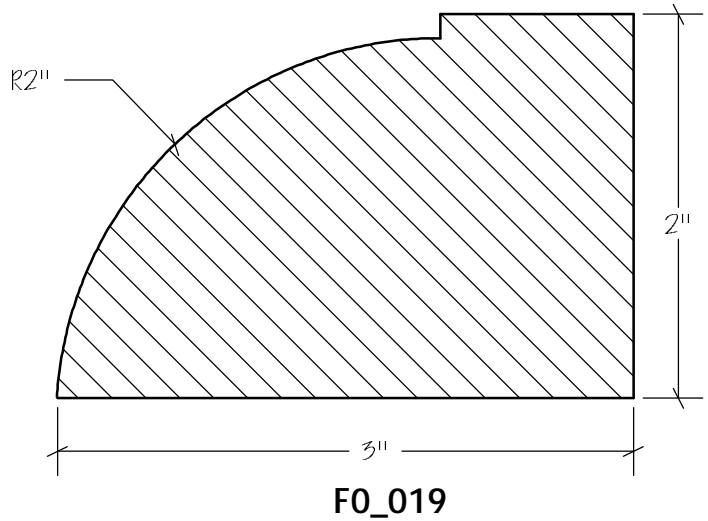

Rounds | Quarter Rounds | Bullnose