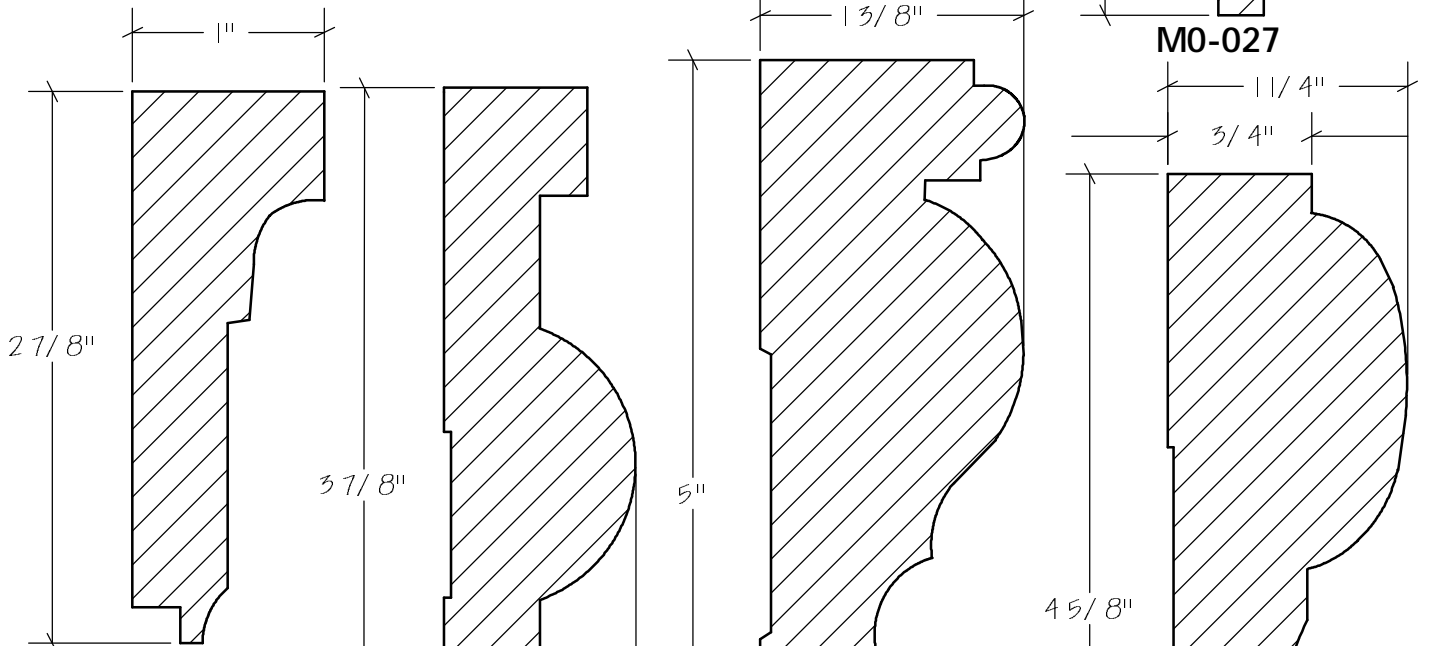

M0-027

M0-028

M0-029

M0-030

M0-031