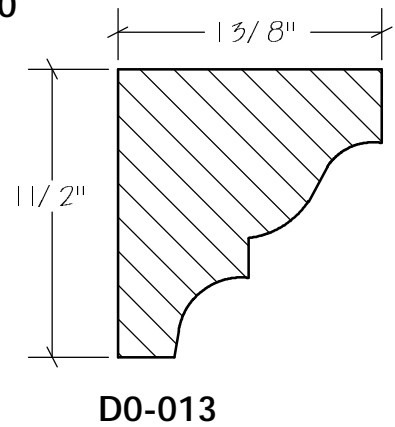

Solid Crowns