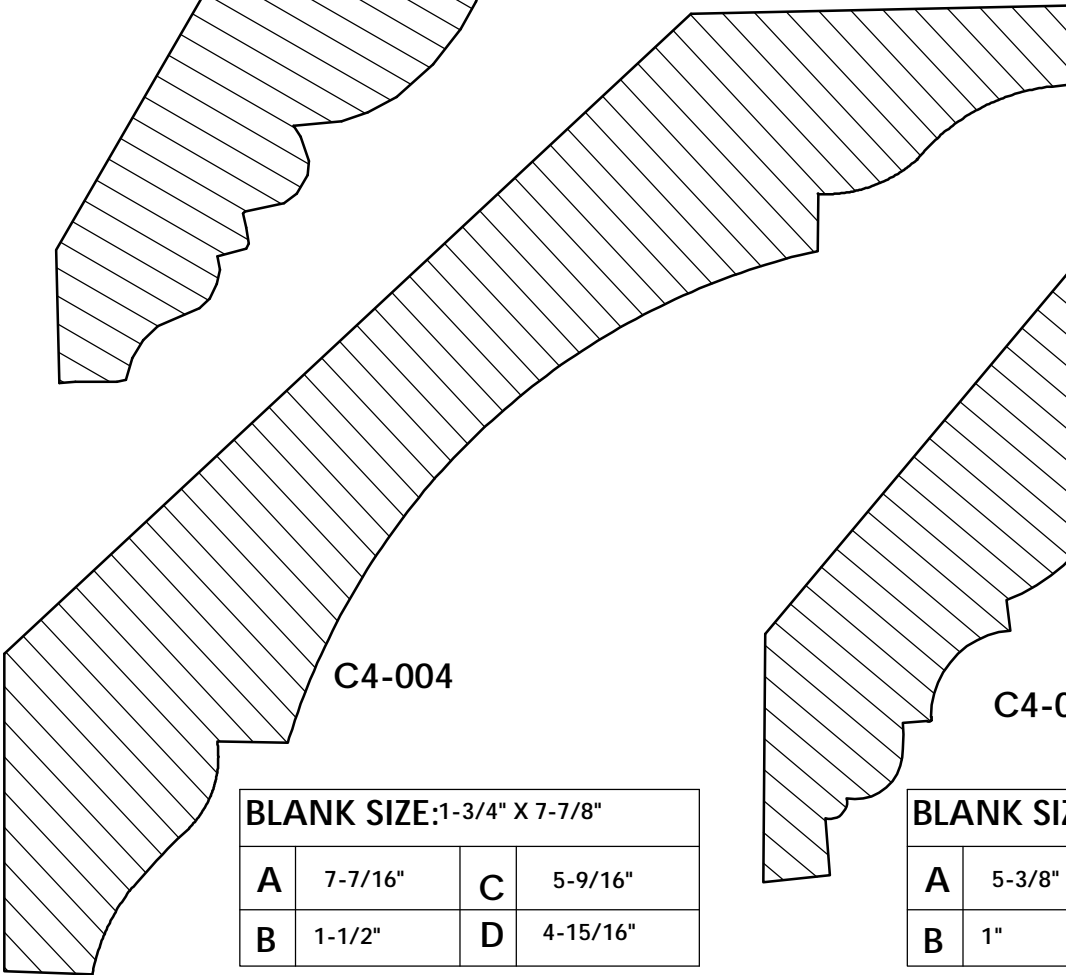

C4-004

C4-003