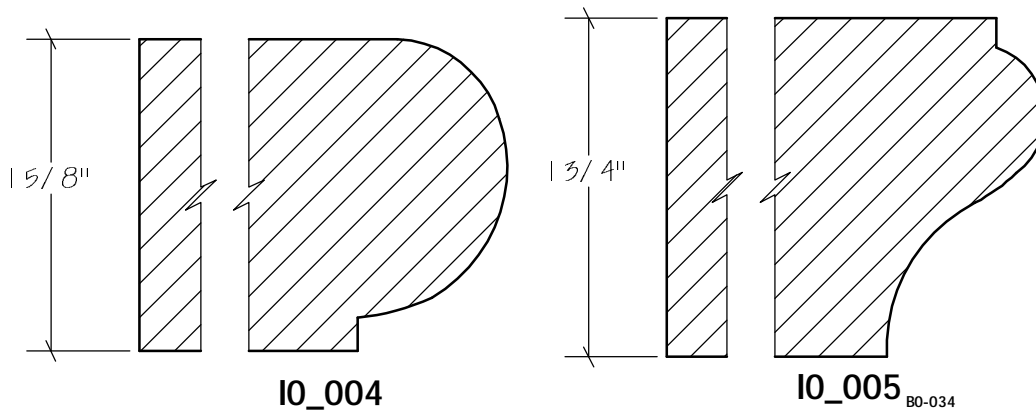

Window Sills | Sashes