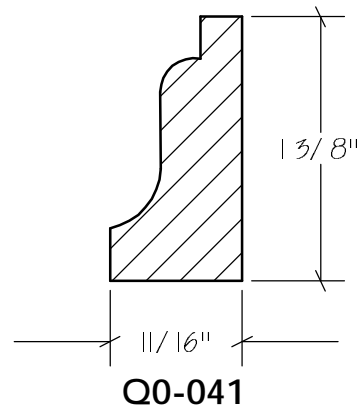

Miscellaneous & Drip Caps