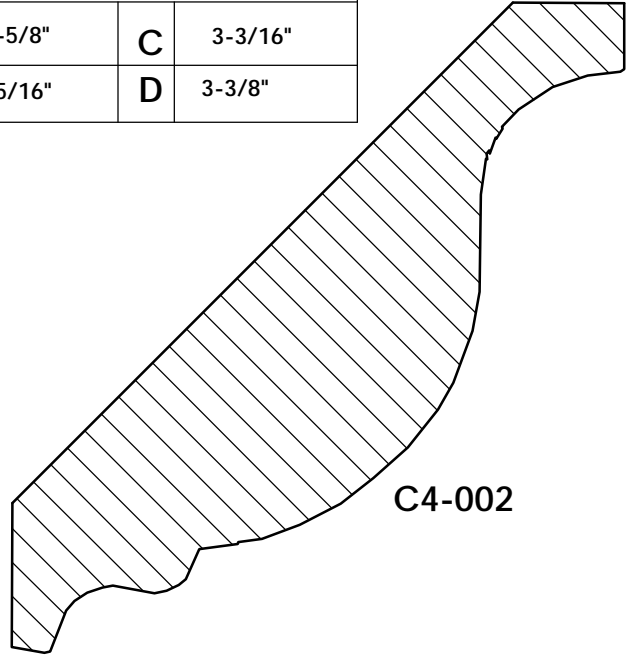

Crown Moulding

BLANK SIZE: 1-1/2" X 6-1/16"

A	5-3/4"	C	3-5/16"
B	1-1/4"	D	4-3/4"

BLANK SIZE: 1-1/2" X 4-15/16"

A	4-5/8"	C	3-3/16"
B	1-5/16"	D	3-3/8"

C4-001

C4-002

C4-004

C4-003

BLANK SIZE: 1-3/4" X 7-7/8"

A	7-7/16"	C	5-9/16"
B	1-1/2"	D	4-15/16"

BLANK SIZE: 1-1/4" X 5-11/16"

A	5-3/8"	C	3-3/8"
B	1"	D	4-1/8"