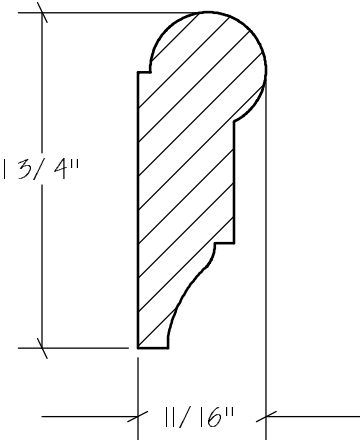

Ceiling Picture Moulding

R0-001

R0-002 B0-058

Rosettes

SECTION H-H
SCALE 1 : 2

N.E.W.P PART NUMBER CROSS REFERENCE

NEWP#	OLDNEWP#	Strips	NEWP#	OLDNEWP#	Strips	NEWP#	OLDNEWP#	Strips
S0-001	15	5-3/8"	S0-007	21	4-3/4"	S0-013	27	5-1/4"
S0-002	16	5-3/8"	S0-008	22	3-3/4"	S0-014	28	4-1/4"
S0-003	17	5-1/8"	S0-009	23	5-3/8"	S0-015	29	3-1/2"
S0-004	18	4-3/4"	S0-010	24	4-3/4"	S0-016	30	5"
S0-005	19	4-1/8"	S0-011	25	4-1/8"			
S0-006	20	3-1/2"	S0-012	26	4-1/2"			
		BLANK			BLANK			BLANK