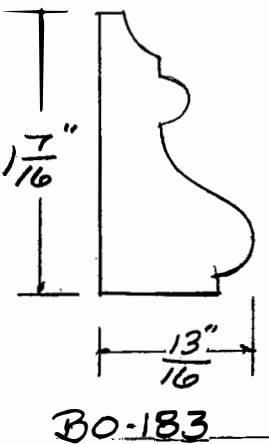

Base & Base Caps