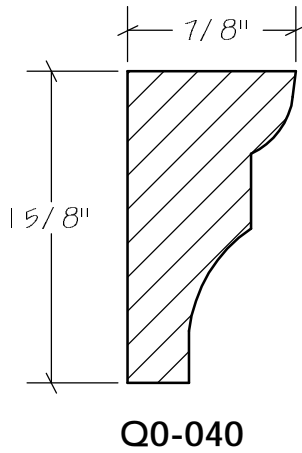

Miscellaneous & Drip Caps