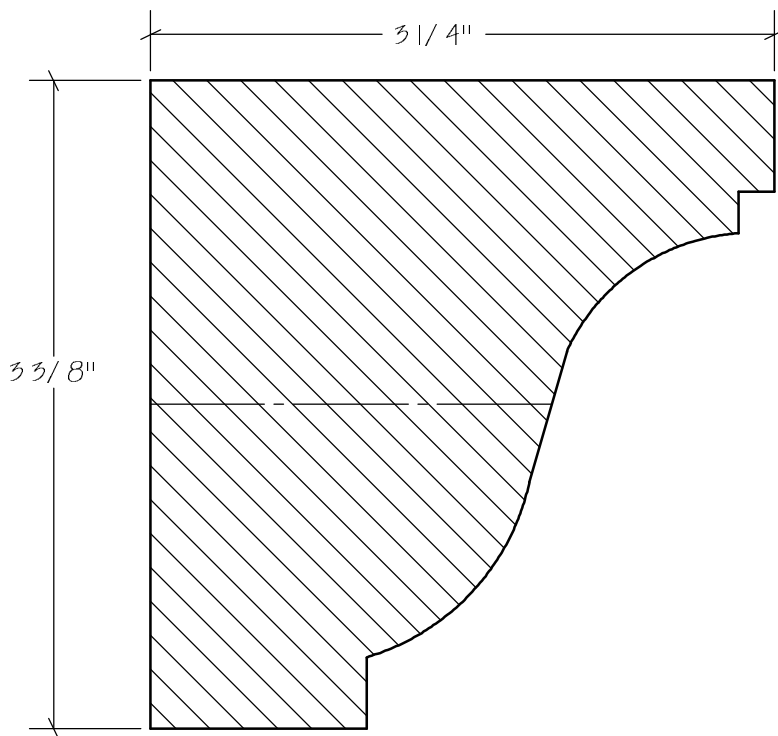

Solid Crowns

(S) D0-014