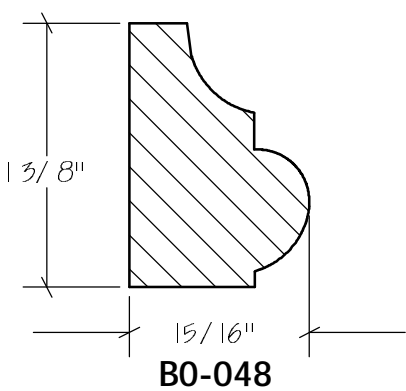

Base & Base Caps