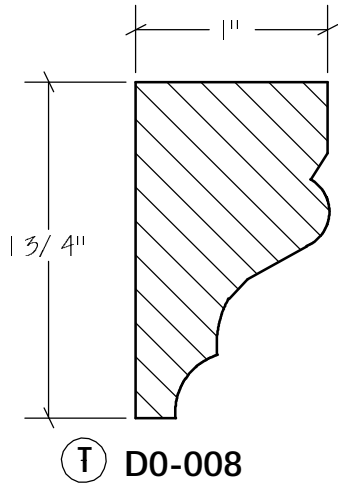

Solid Crowns