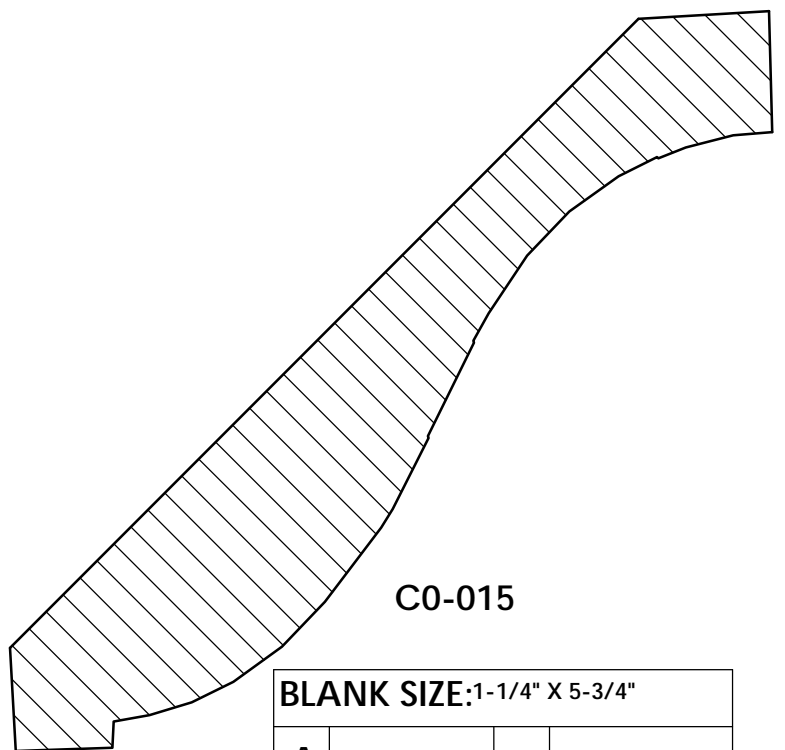

C0-015

BLANK SIZE: 1-1/4" X 5-3/4"			
A	5-1/2"	C	4-1/16"
B	1"	D	3-5/8"