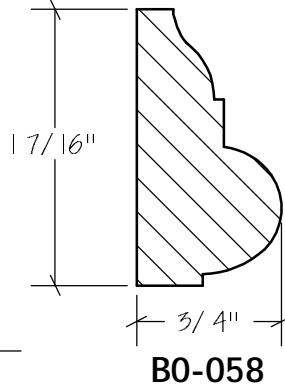

Base & Base Caps