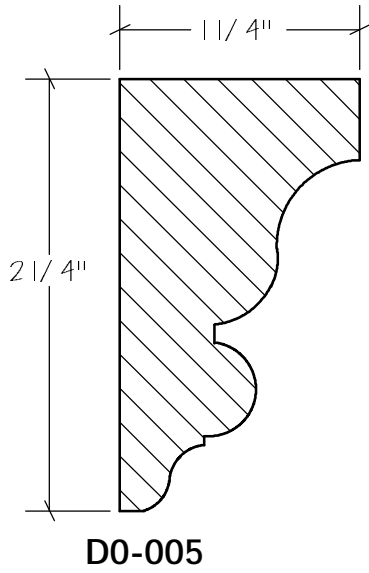

Solid Crowns