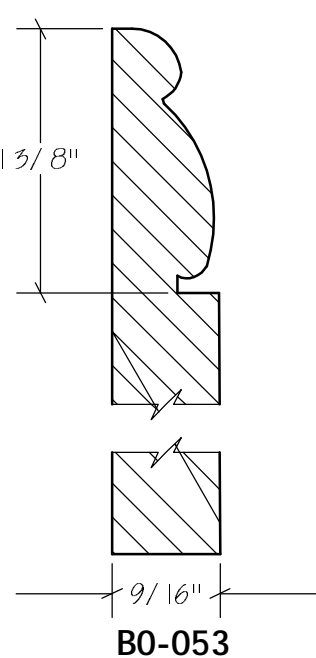

Base & Base Caps