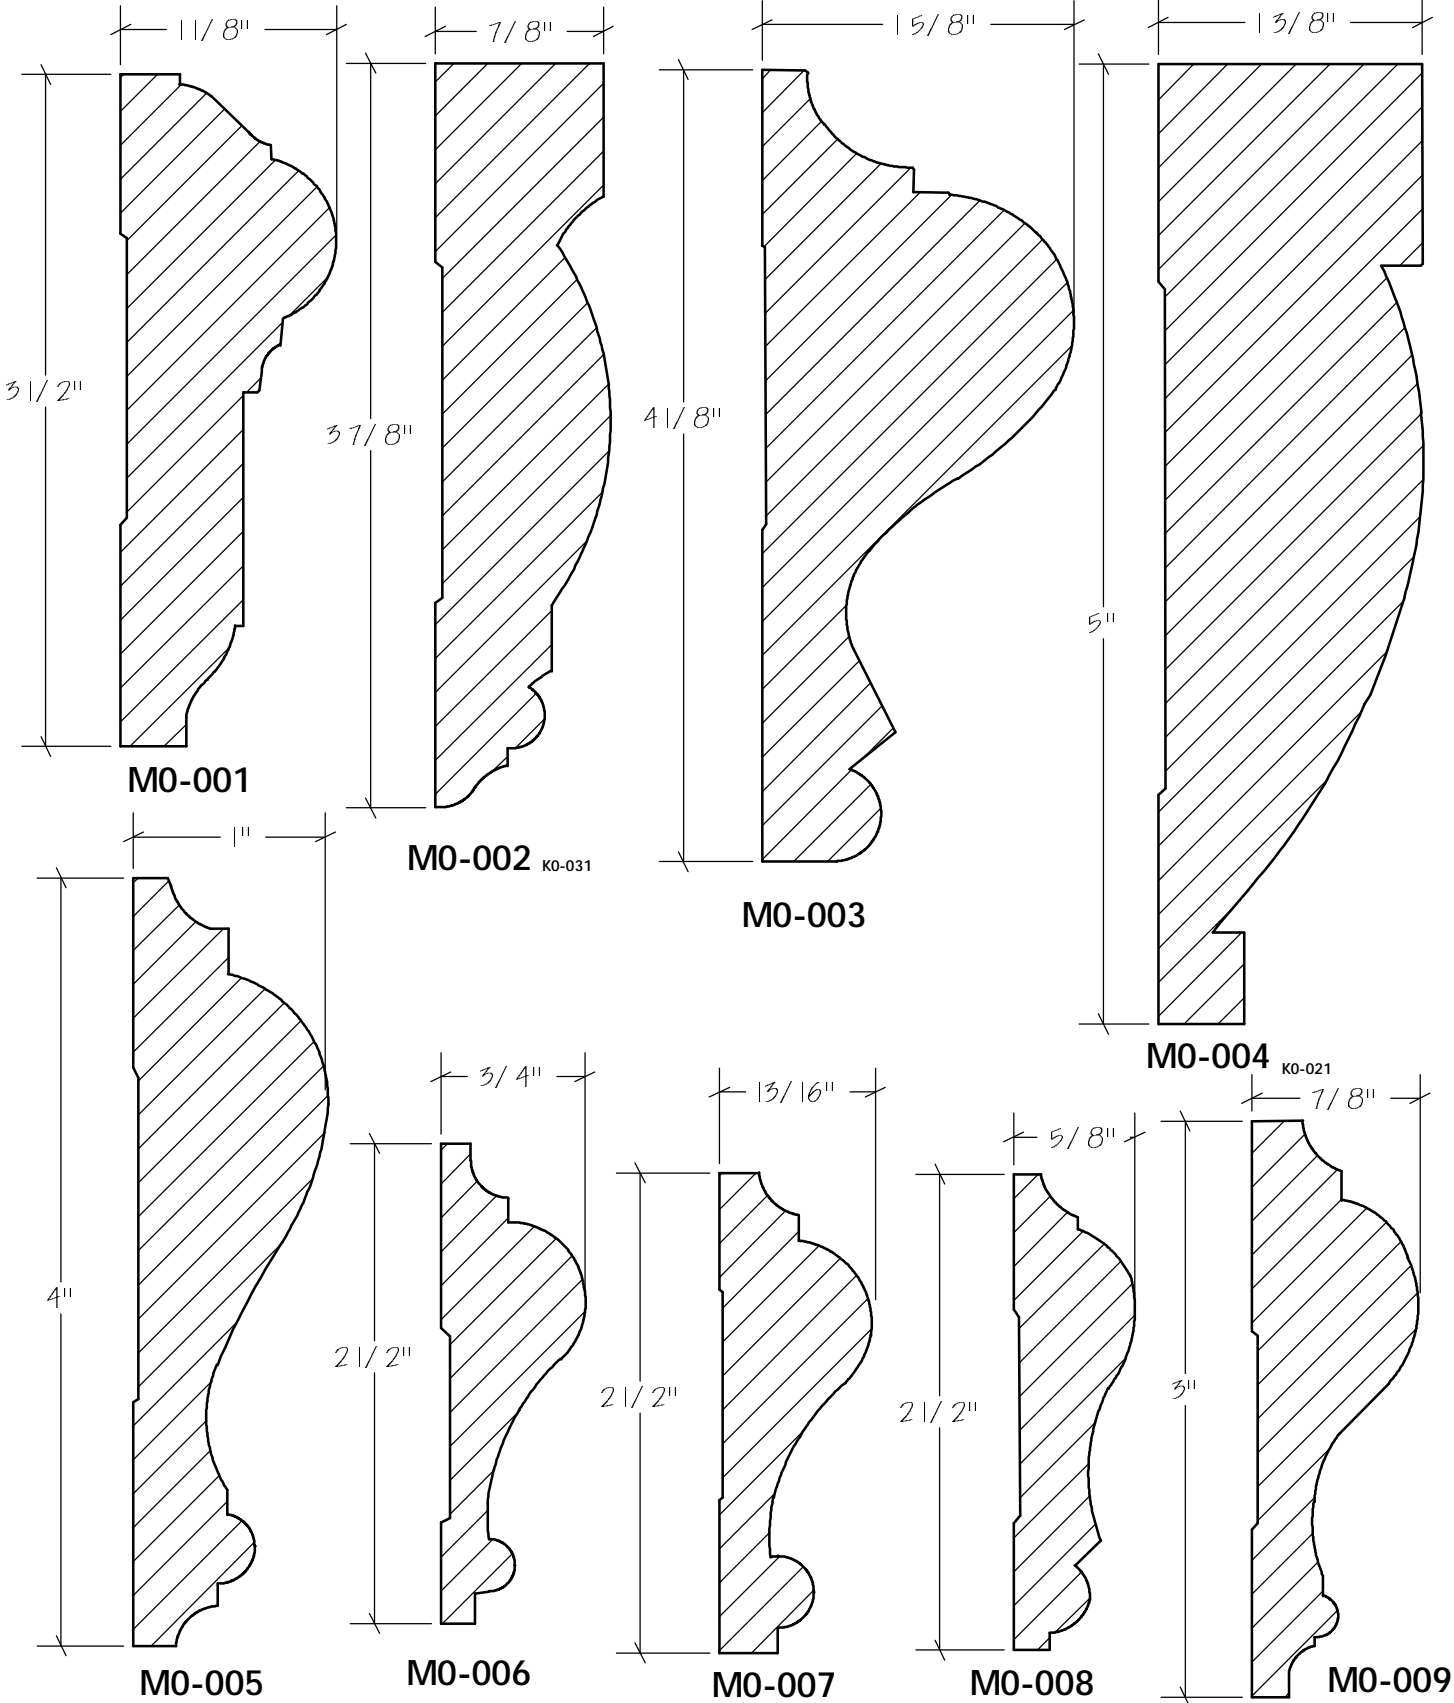

Chair Rails