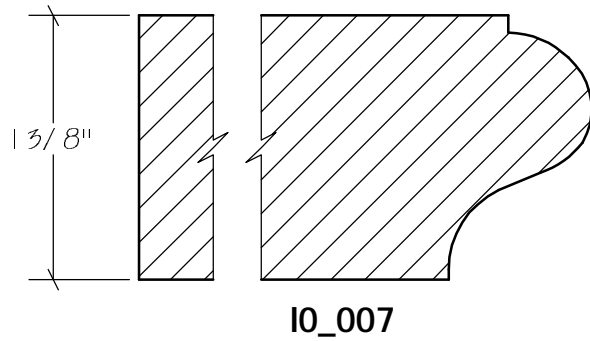

Window Sills | Sashes

Window Sills | Sashes

IO_010

IO_011

IO_012

IO_013

N.E.W.P PART NUMBER CROSS REFERENCE

NEWP#	OLDNEWP#	Thick-Width	NEWP#	OLDNEWP#	Thick-Width	NEWP#	OLDNEWP#	Thick-Width
		BLANK			BLANK			BLANK
J0-001	A222	1-7/16" x 3-1/2"	J0-011	A232	1" x 4"			
J0-002	A223	7/8" x 2-7/8"	J0-012	A232A	1" x 3-1/2"			
J0-003	A224	7/8" x 2-1/2"	J0-013	A233	1" x 2-7/8"			
J0-004	A225	1" x 3-1/4"	J0-014	A234	1" x 2-7/8"			
J0-005	A226	1-1/8" x 3-5/8"	J0-015	A235	1" x 3-7/8"			
J0-006	A227	1" x 3-1/2"	J0-016	A235	1-7/16" x 4-1/16"			
J0-007	A228	1-3/16" x 3-1/2"	J0-017	A235	1-1/8" x 2-5/8"			
J0-008	A229	15/16" x 3-1/2"	J0-018	A235	1-1/4" x 4"			
J0-009	A230	1" x 4"	J0-019	A235	1-1/2" x 5-1/4"			
J0-010	A231	1" x 3-3/4"	J0-020	A235	1-1/2" x 4-7/8"			