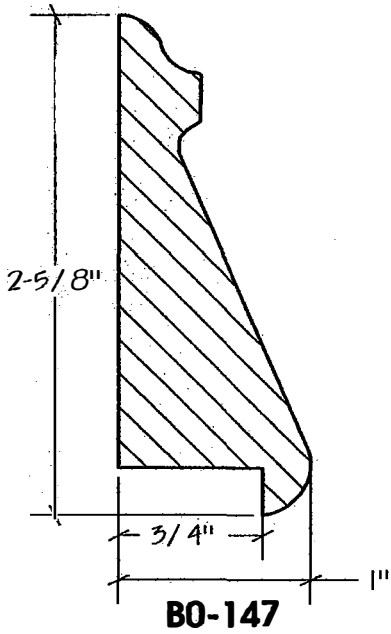

Base & Base Caps