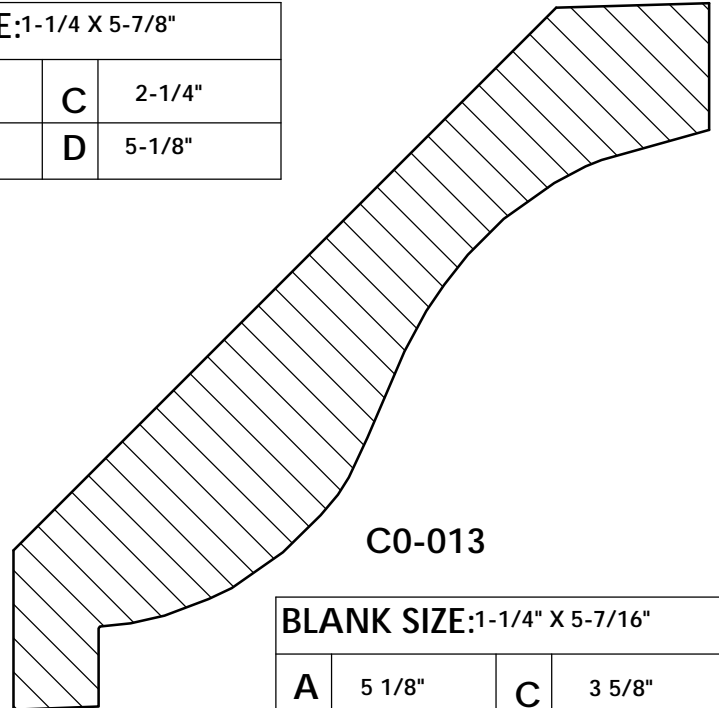

BLANK SIZE: 15/16 X 3-1/16			
A	2-3/4"	C	1-11/16"
B	11/16"	D	2-1/16"

1. Part Number: C0-001
2. Material: OAK
3. Length: 12'
4. Quantity: 100

Profile referenced dimensions are provided and are oriented as shown below.

BLANK SIZE: 1 X 4-7/8"			
A	4-9/16"	C	2-3/8"
B	3/4"	D	3-7/8"

BLANK SIZE: 1-1/8 X 5-3/8			
A	5-1/8"	C	3-1/4"
B	7/8"	D	3-15/16"

Crown Moulding

C0-014

BLANK SIZE: 1-1/4 X 5-7/8"			
A	5-5/8"	C	2-1/4"
B	1"	D	5-1/8"