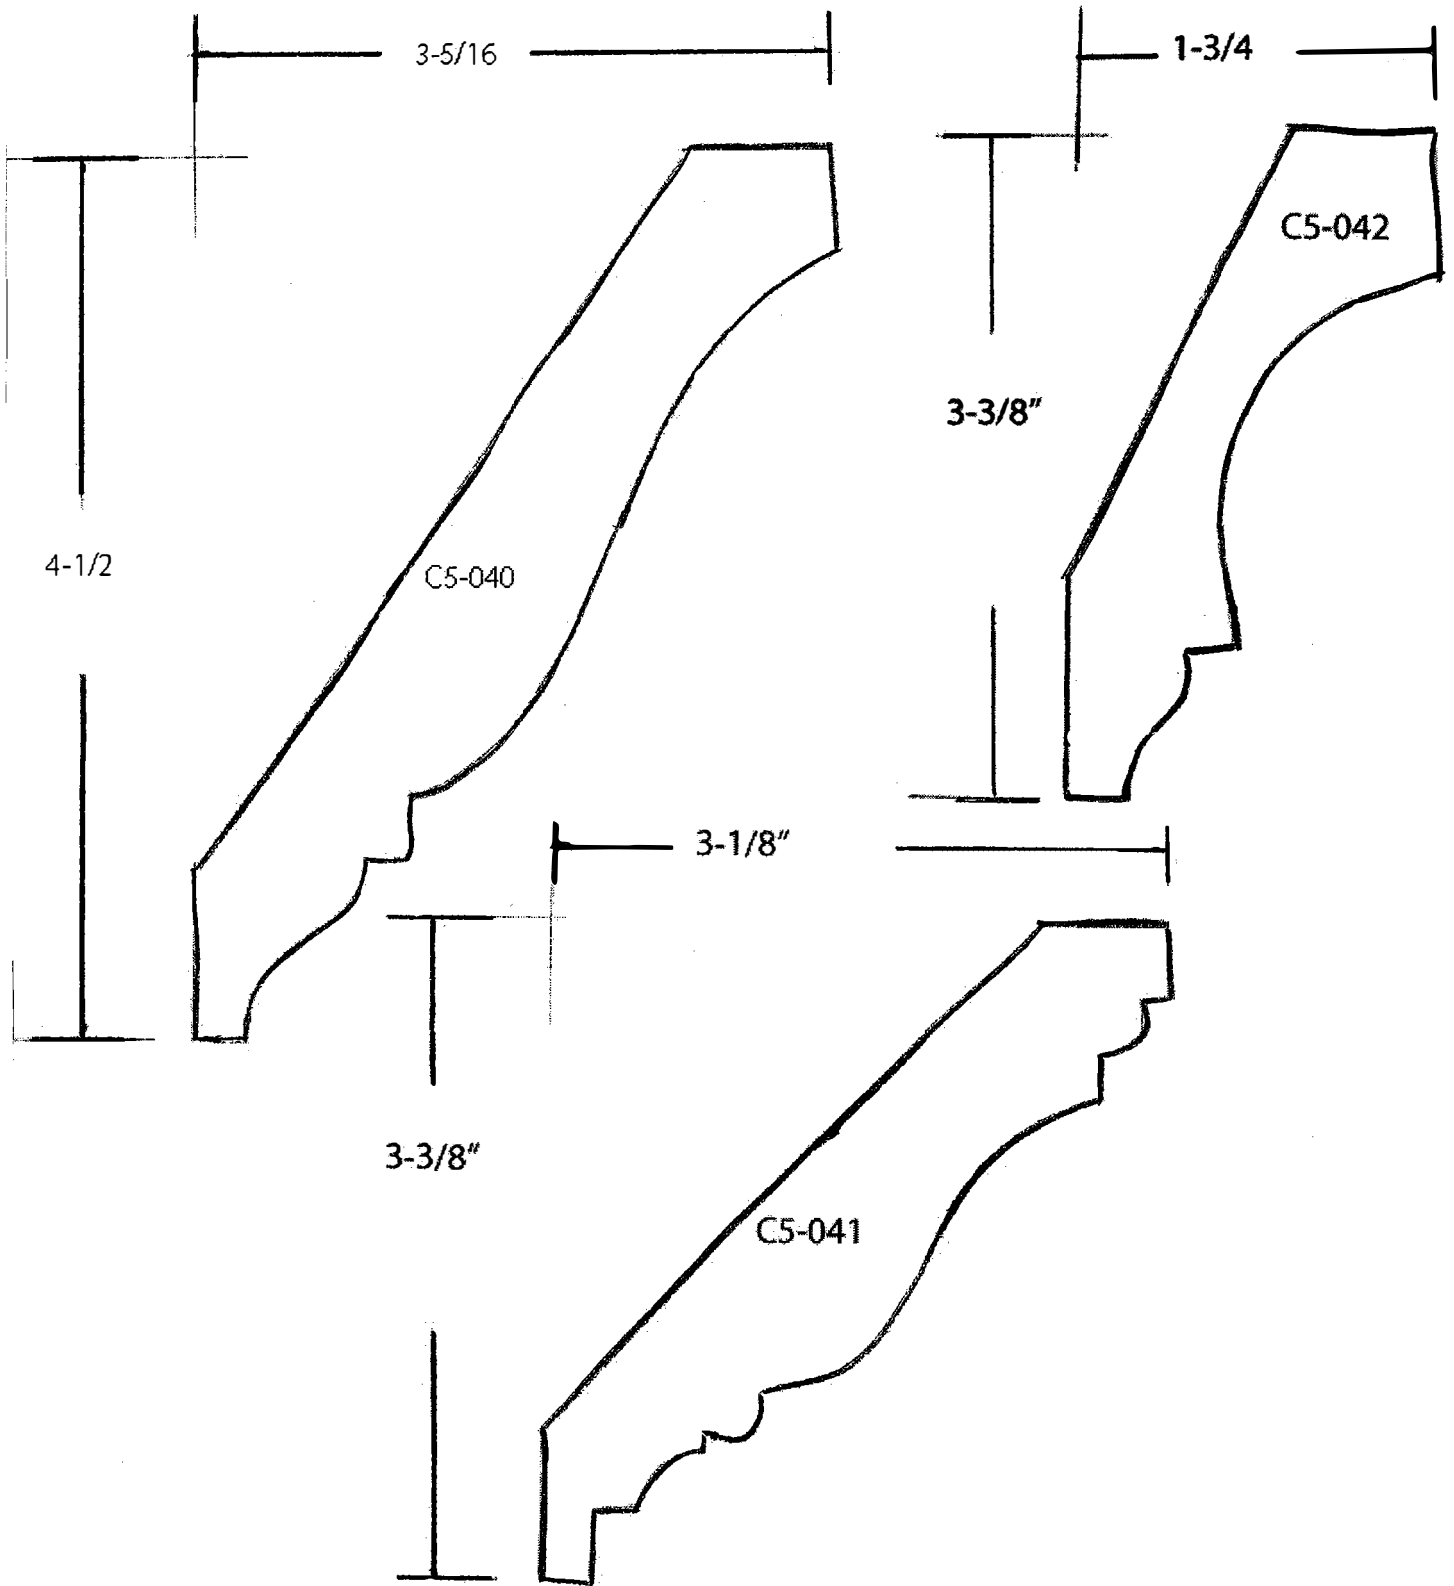

Crown Moulding