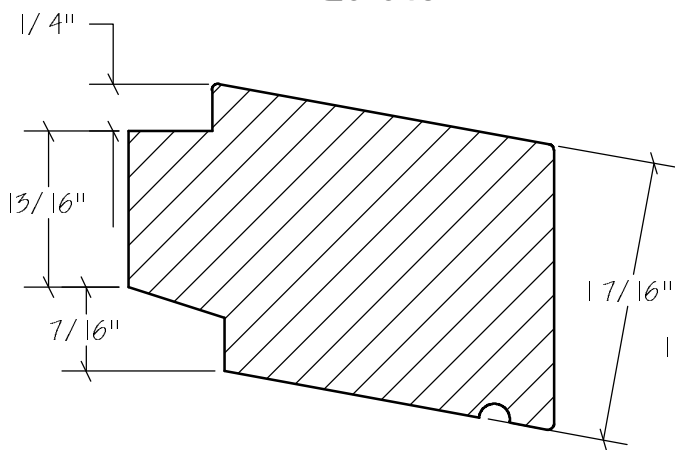

Miscellaneous & Drip Caps

DRIP CAPS

Q0-045