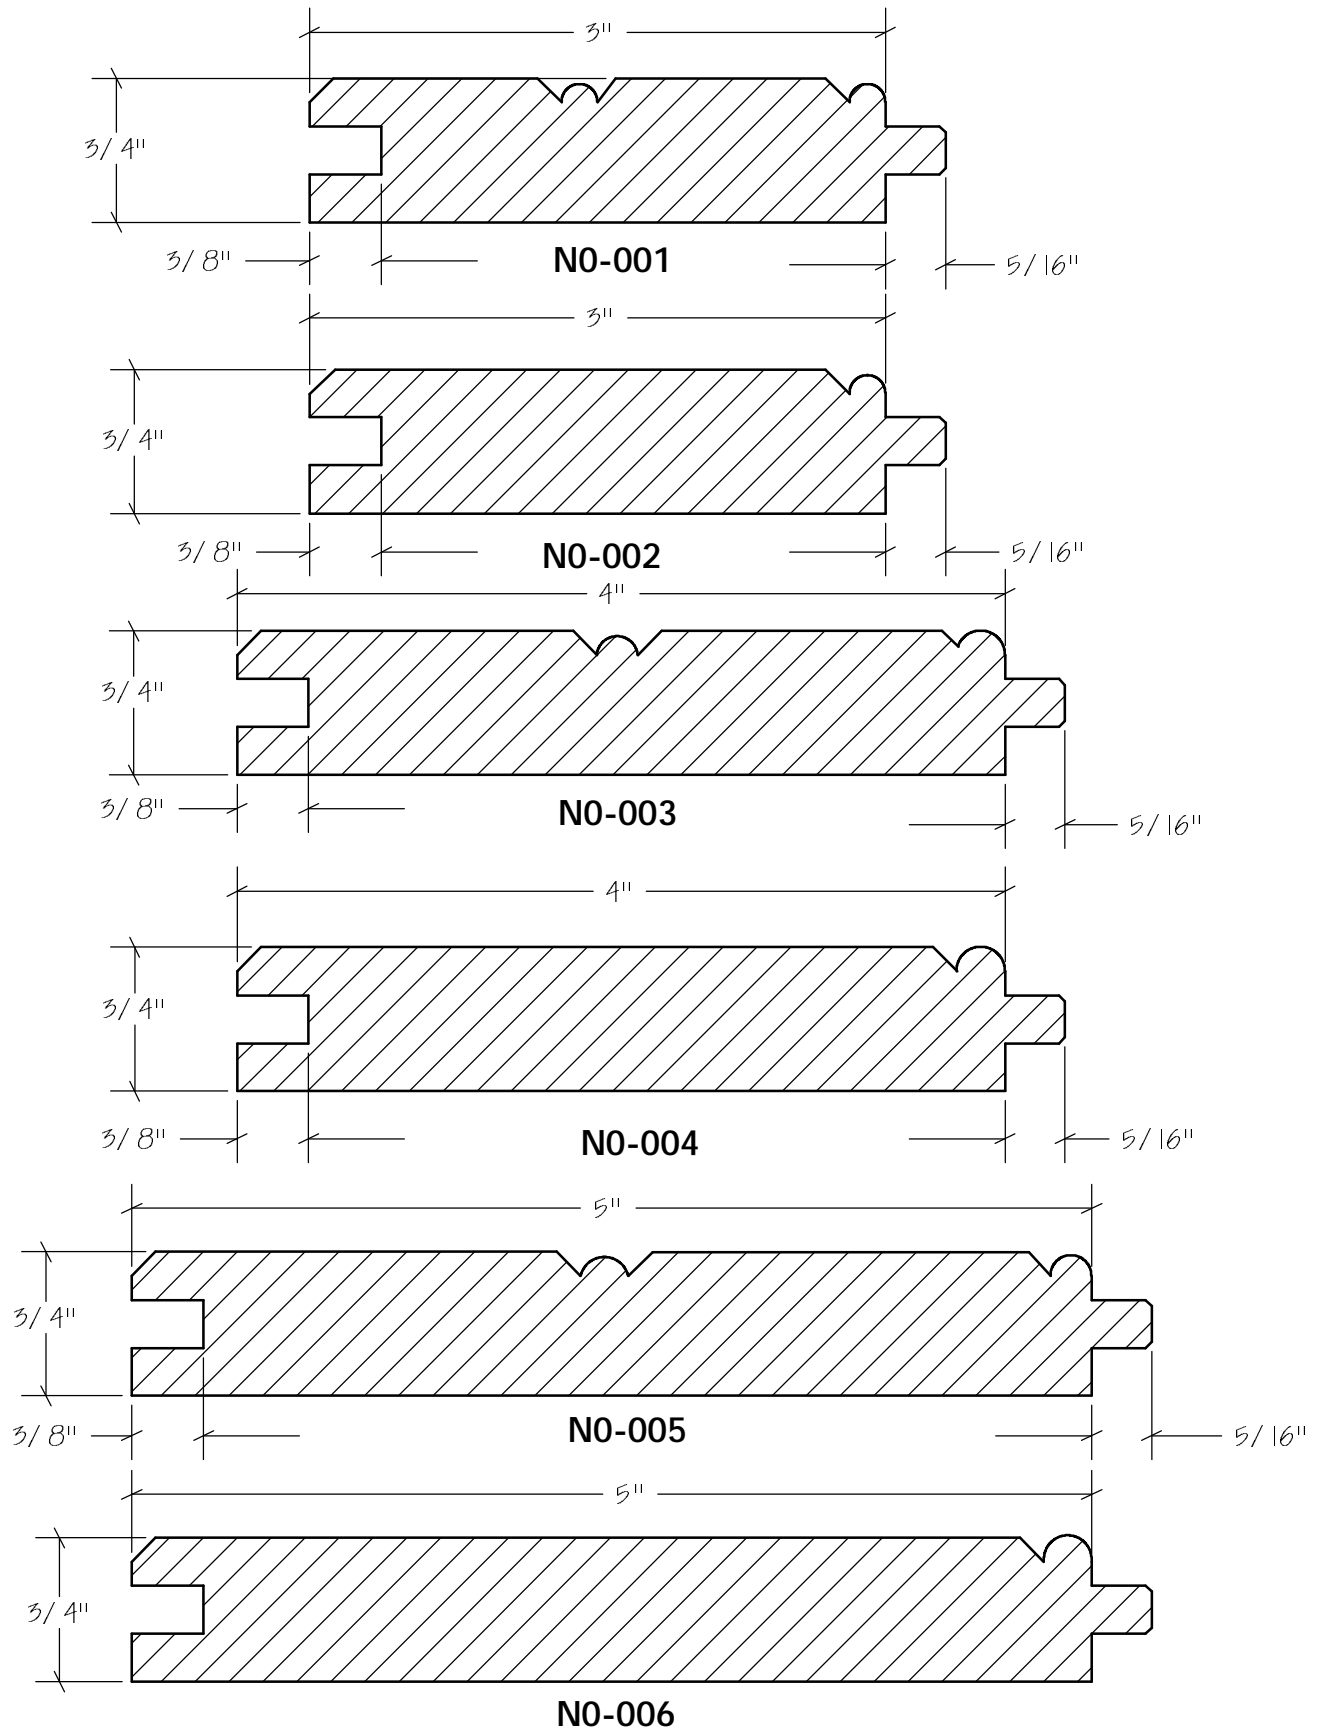

T & G Sheathing