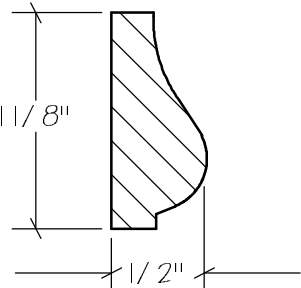

Base & Base Caps

B0-036