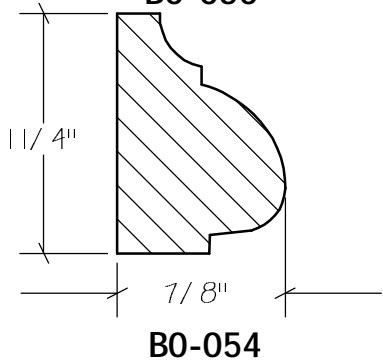

Base & Base Caps