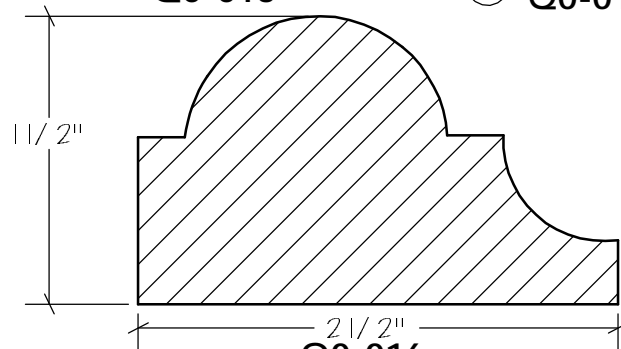

Miscellaneous & Drip Caps

SK

T

T

Q0-016