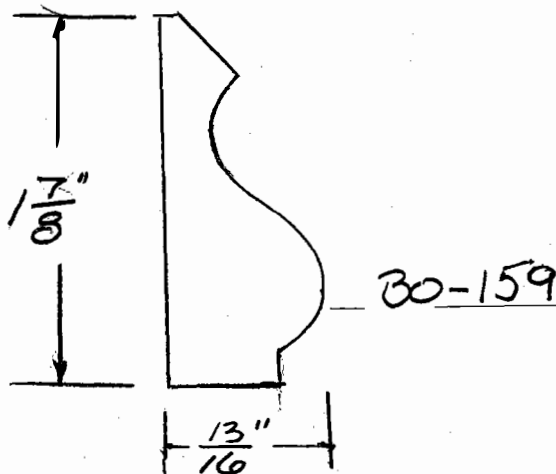

Base & Base Caps

30-159