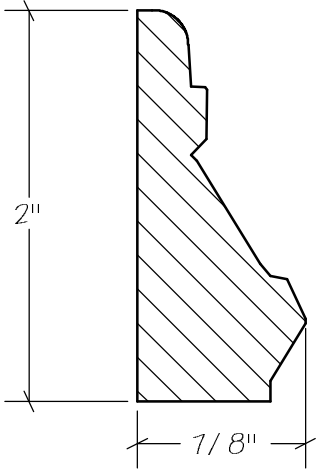

Base & Base Caps

B0-130

B0-138

B0-140