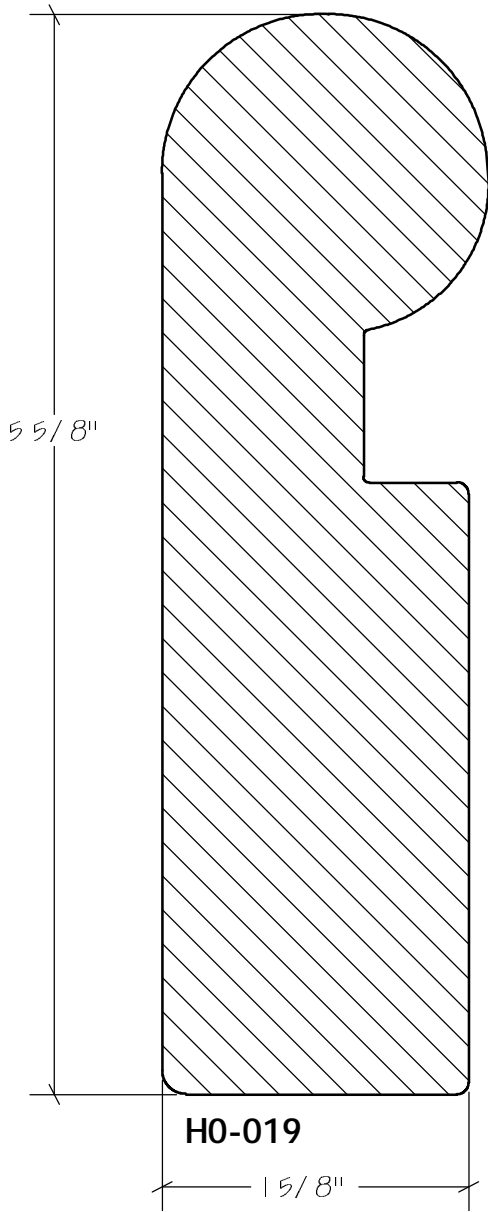

Railings | Handrails