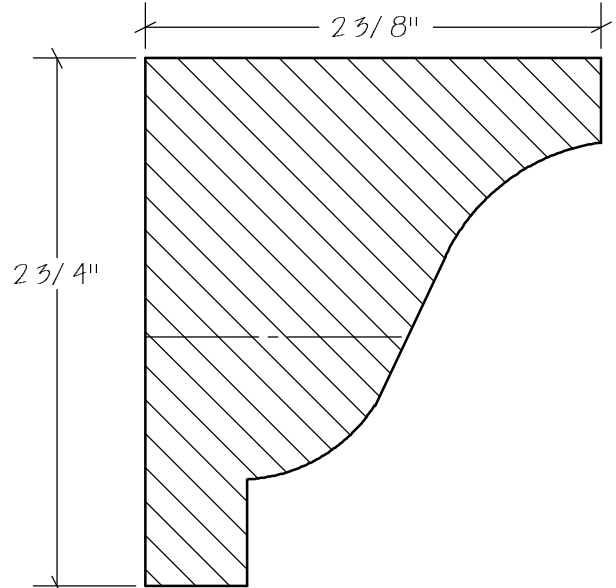

Solid Crowns

(S) D0-015

D0-020