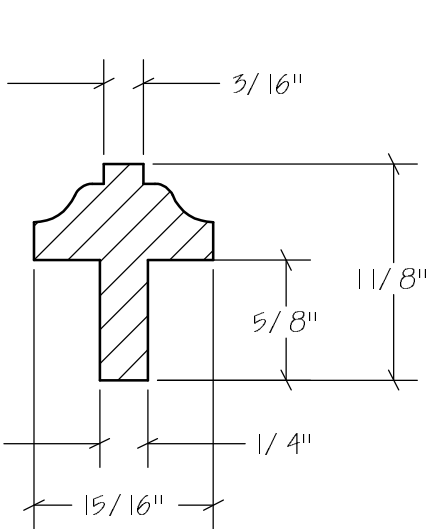

Window Sills | Sashes

IO_011