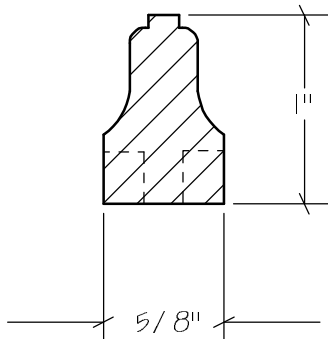

Window Sills | Sashes

Window Sills | Sashes

IO_010

IO_011

IO_012

IO_013

N.E.W.P PART NUMBER CROSS REFERENCE

NEWP#	OLDNEWP#	Thick-Width	NEWP#	OLDNEWP#	Thick-Width	NEWP#	OLDNEWP#	Thick-Width
		BLANK			BLANK			BLANK
J0-001	A222	1-7/16" x 3-1/2"	J0-011	A232	1" x 4"			
J0-002	A223	7/8" x 2-7/8"	J0-012	A232A	1" x 3-1/2"			
J0-003	A224	7/8" x 2-1/2"	J0-013	A233	1" x 2-7/8"			
J0-004	A225	1" x 3-1/4"	J0-014	A234	1" x 2-7/8"			
J0-005	A226	1-1/8" x 3-5/8"	J0-015	A235	1" x 3-7/8"			
J0-006	A227	1" x 3-1/2"	J0-016	A235	1-7/16" x 4-1/16"			
J0-007	A228	1-3/16" x 3-1/2"	J0-017	A235	1-1/8" x 2-5/8"			
J0-008	A229	15/16" x 3-1/2"	J0-018	A235	1-1/4" x 4"			
J0-009	A230	1" x 4"	J0-019	A235	1-1/2" x 5-1/4"			
J0-010	A231	1" x 3-3/4"	J0-020	A235	1-1/2" x 4-7/8"			