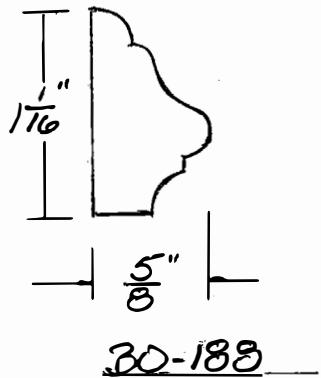

Base & Base Caps