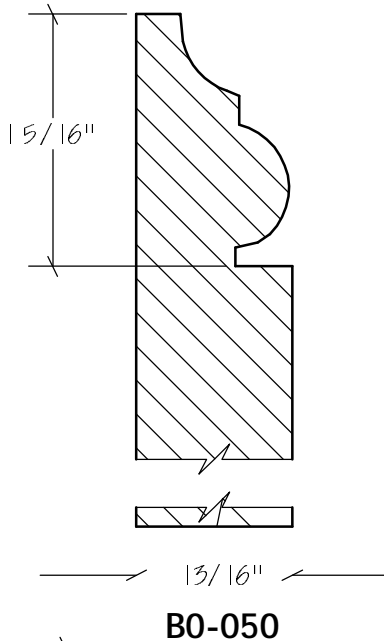

Base & Base Caps