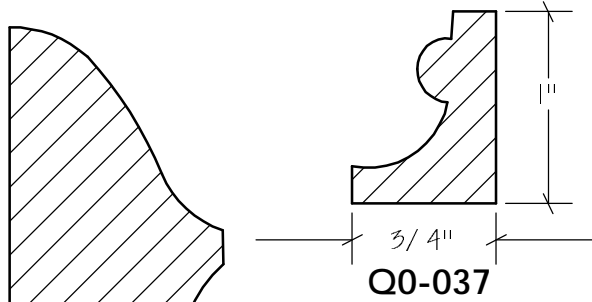

Miscellaneous & Drip Caps