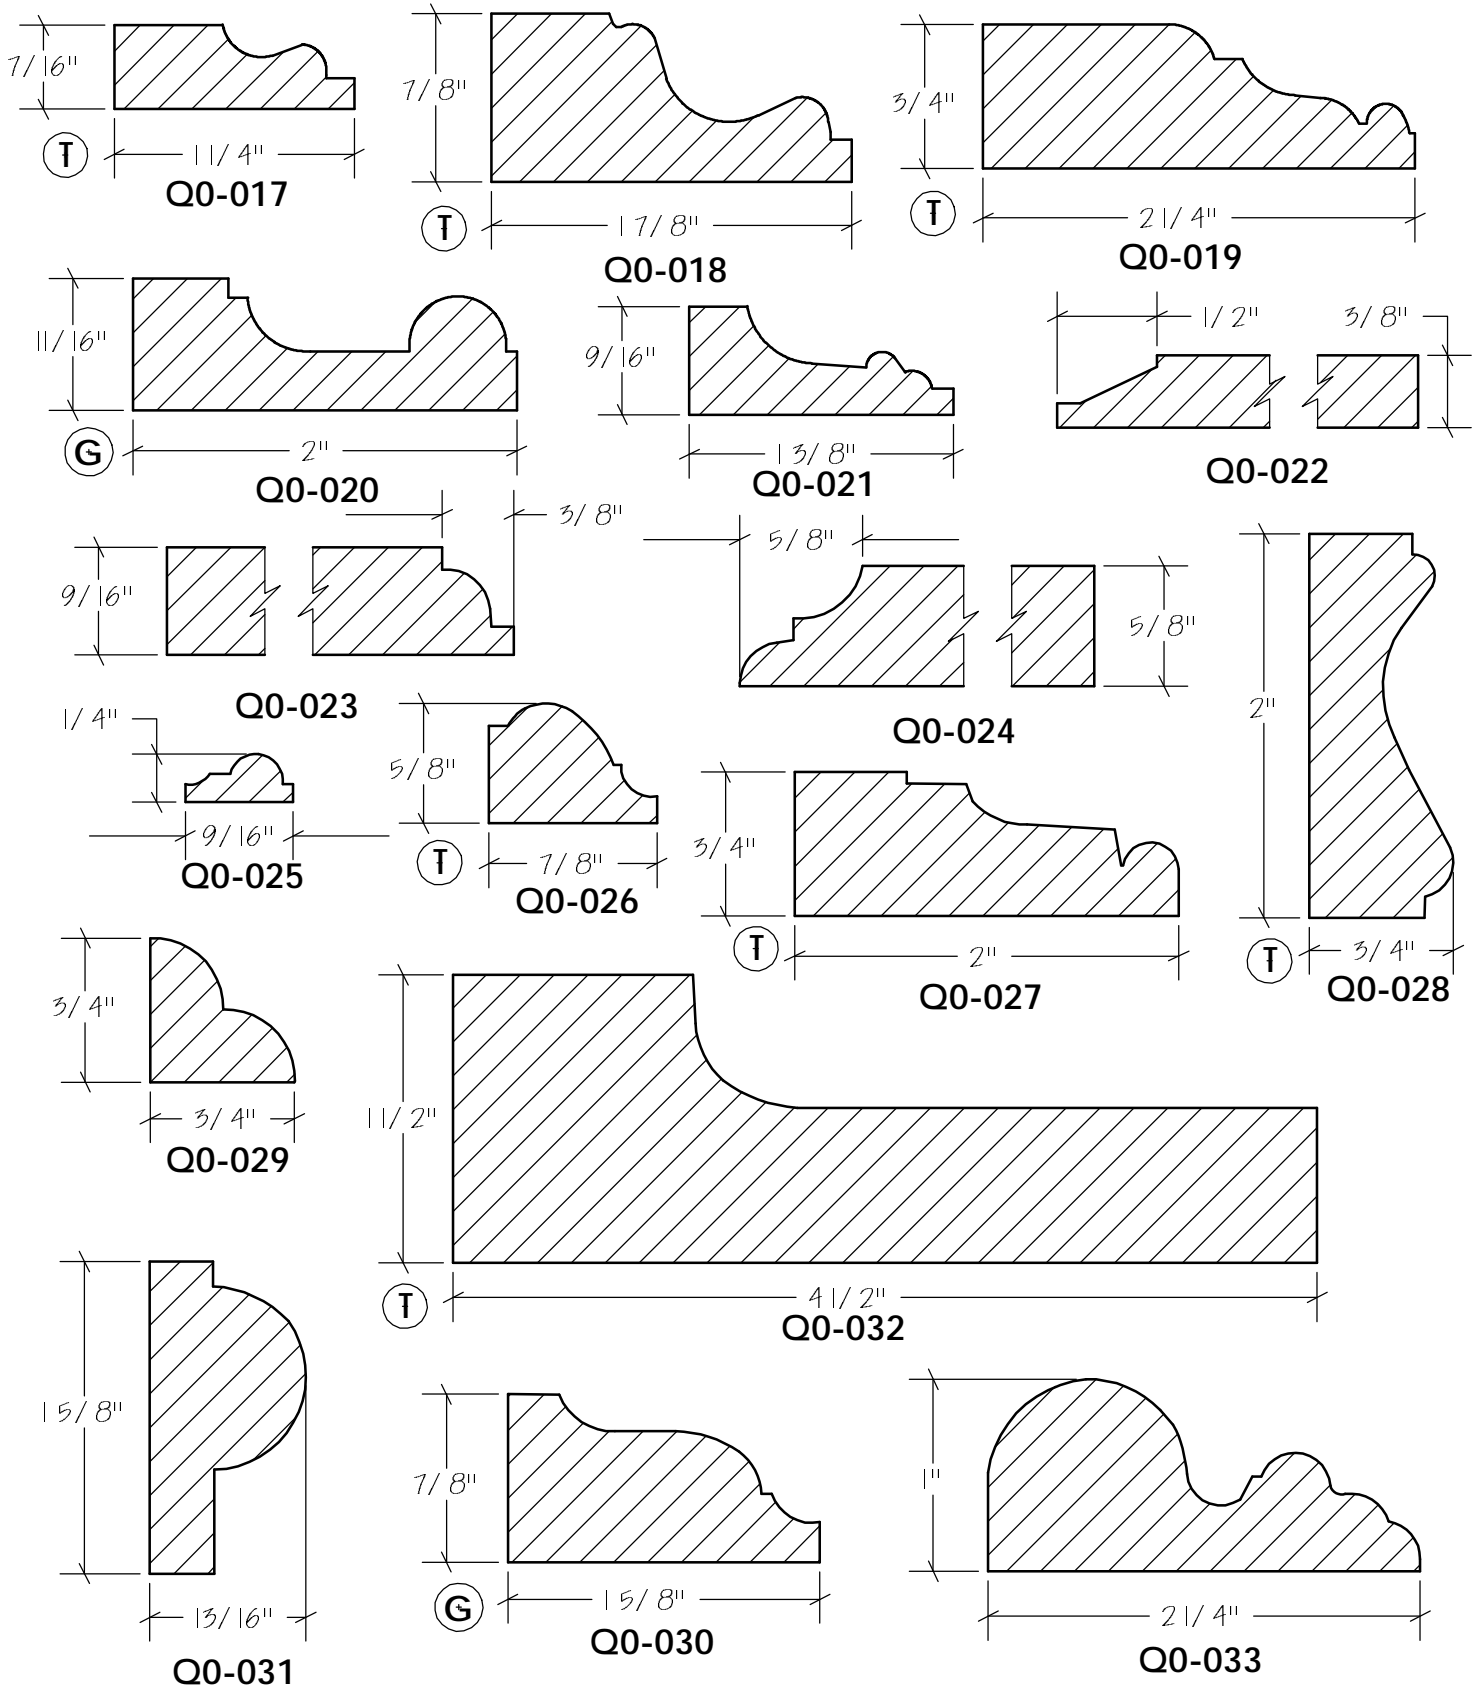

Miscellaneous & Drip Caps