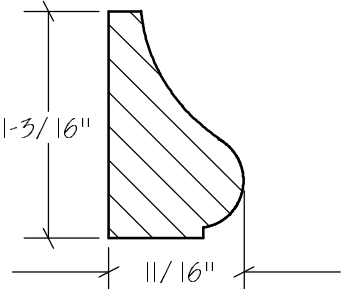

Base & Base Caps

B0-035