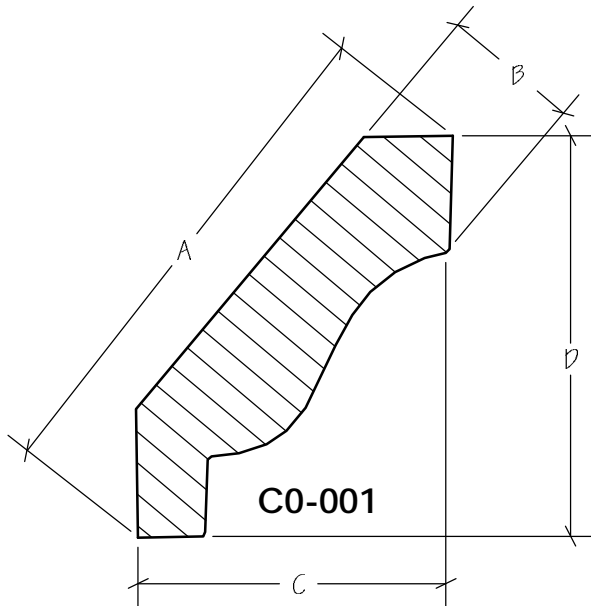

Ordering straight milled profiles from New England Wood Products is simple.

1. Select the matching straight profile from the catalog.
2. Provide the Part Number, Material Required, and quantity as shown below to obtain pricing and delivery from New England Wood products.

BLANK SIZE: 15/16 X 3-1/16			
A	2-3/4"	C	1-11/16"
B	11/16"	D	2-1/16"

1. Part Number: C0-001
2. Material: OAK
3. Length: 12'
4. Quantity: 100

Profile referenced dimensions are provided and are oriented as shown below.