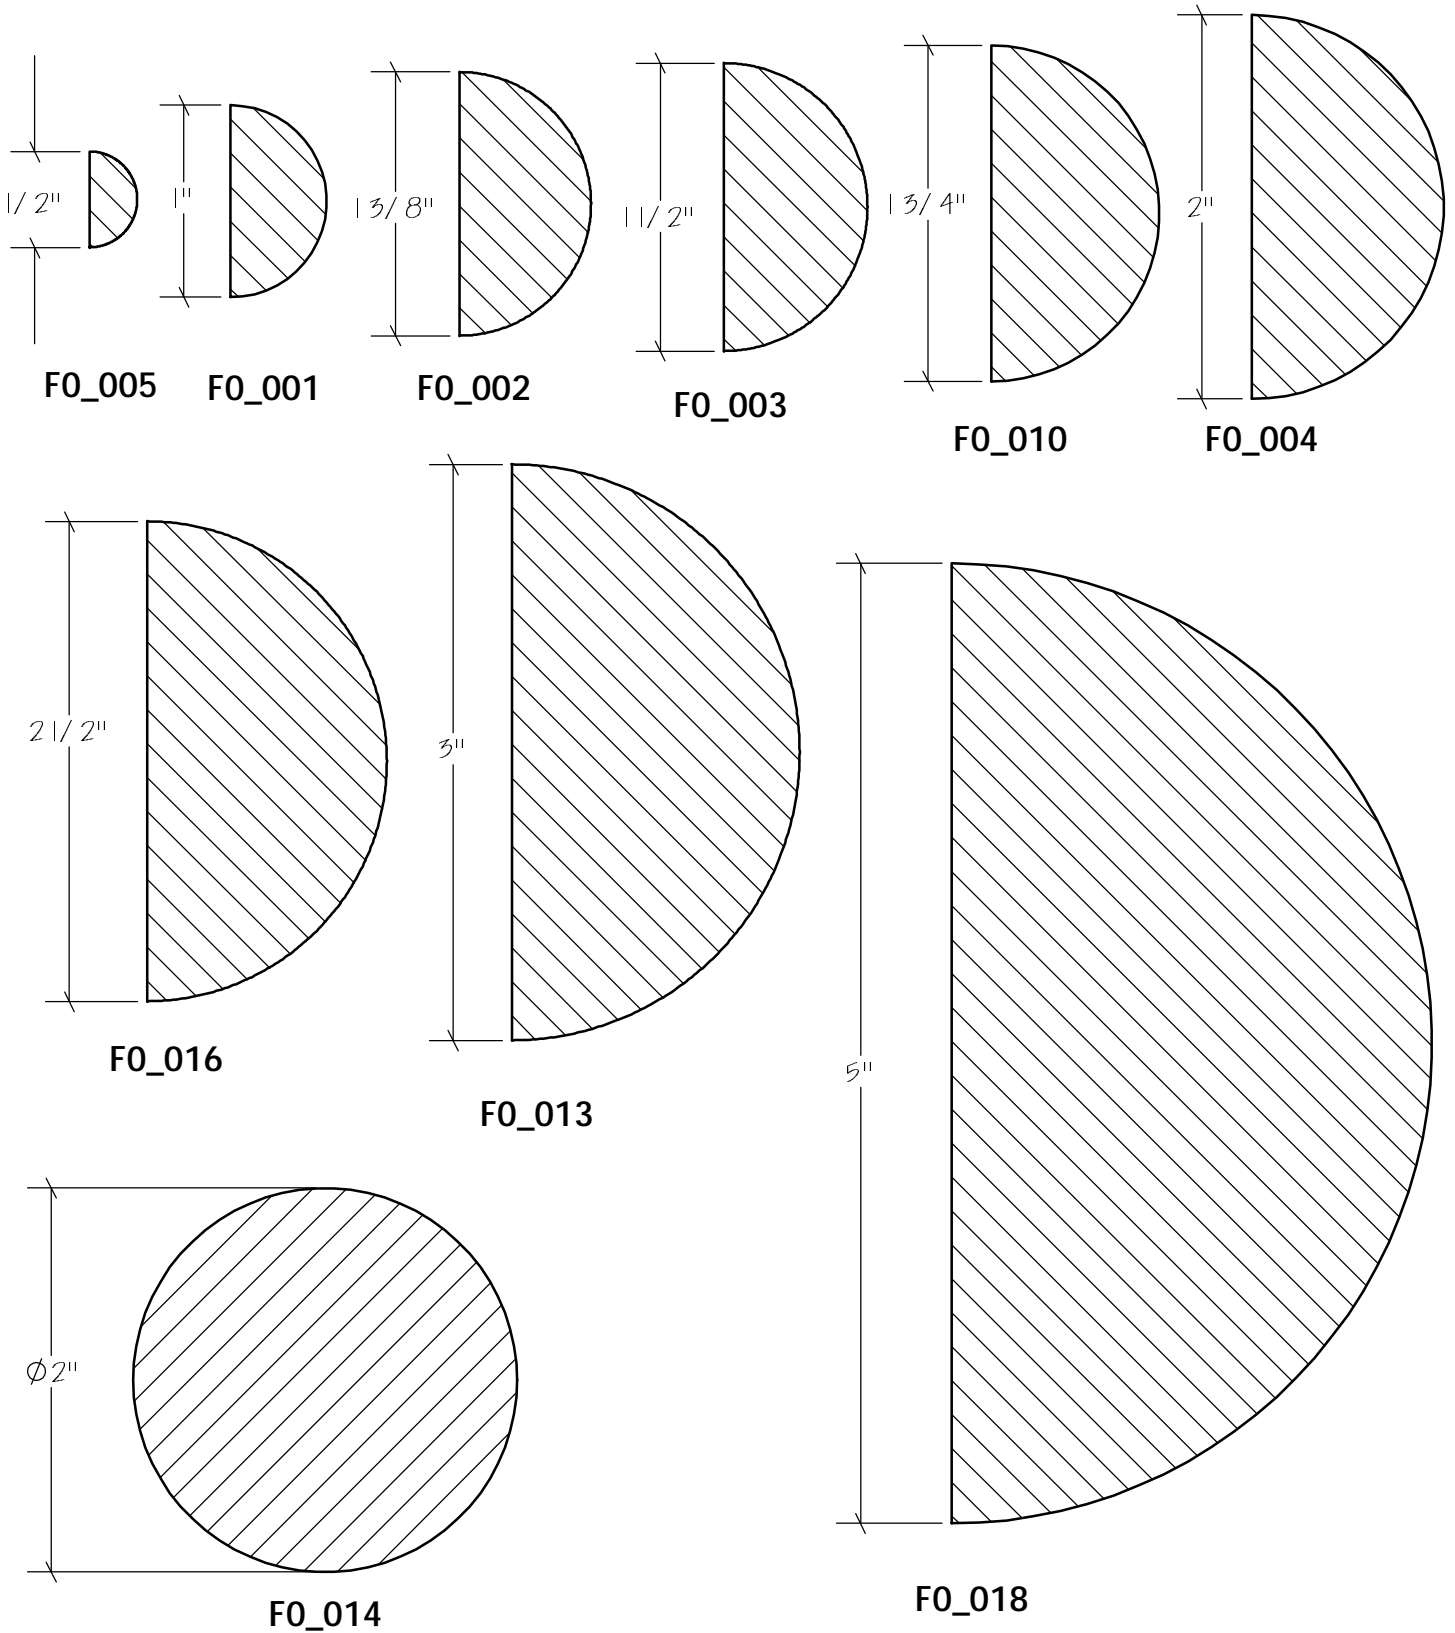

Rounds | Quarter Rounds | Bullnose