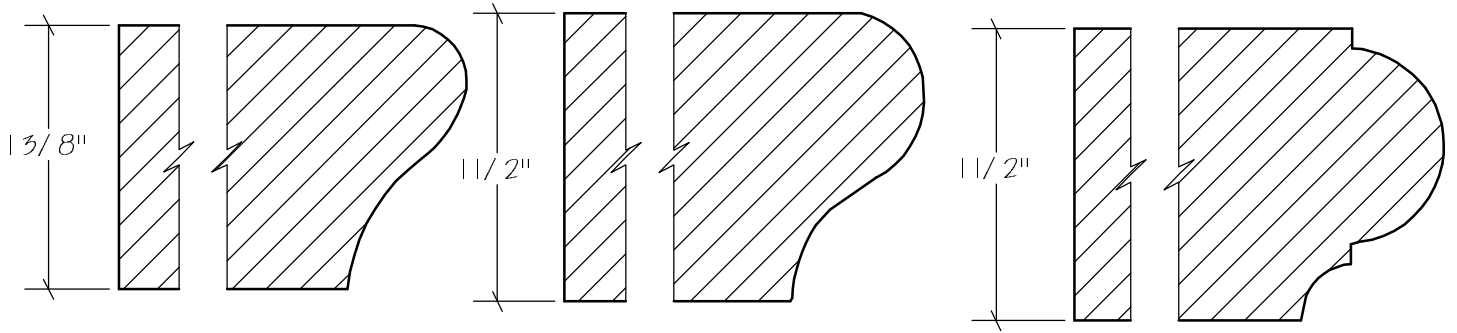

Window Sills | Sashes