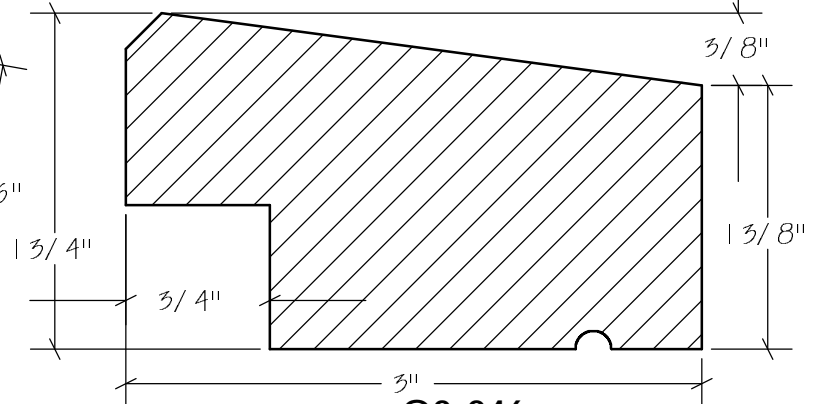

Miscellaneous & Drip Caps

DRIP CAPS

Q0-046