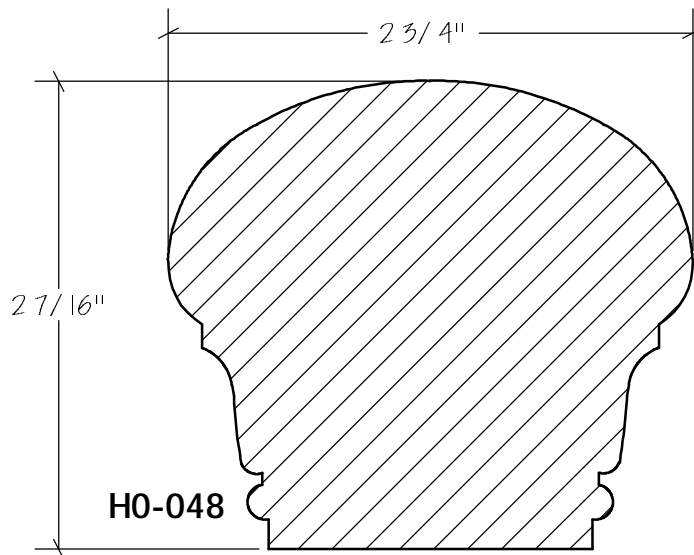

RAILING SYSTEM - HAND RAIL & CAPS