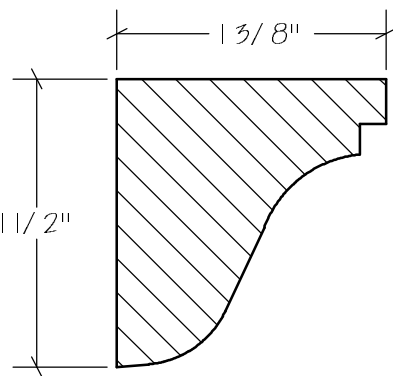

Solid Crowns

D0-017

D0-020