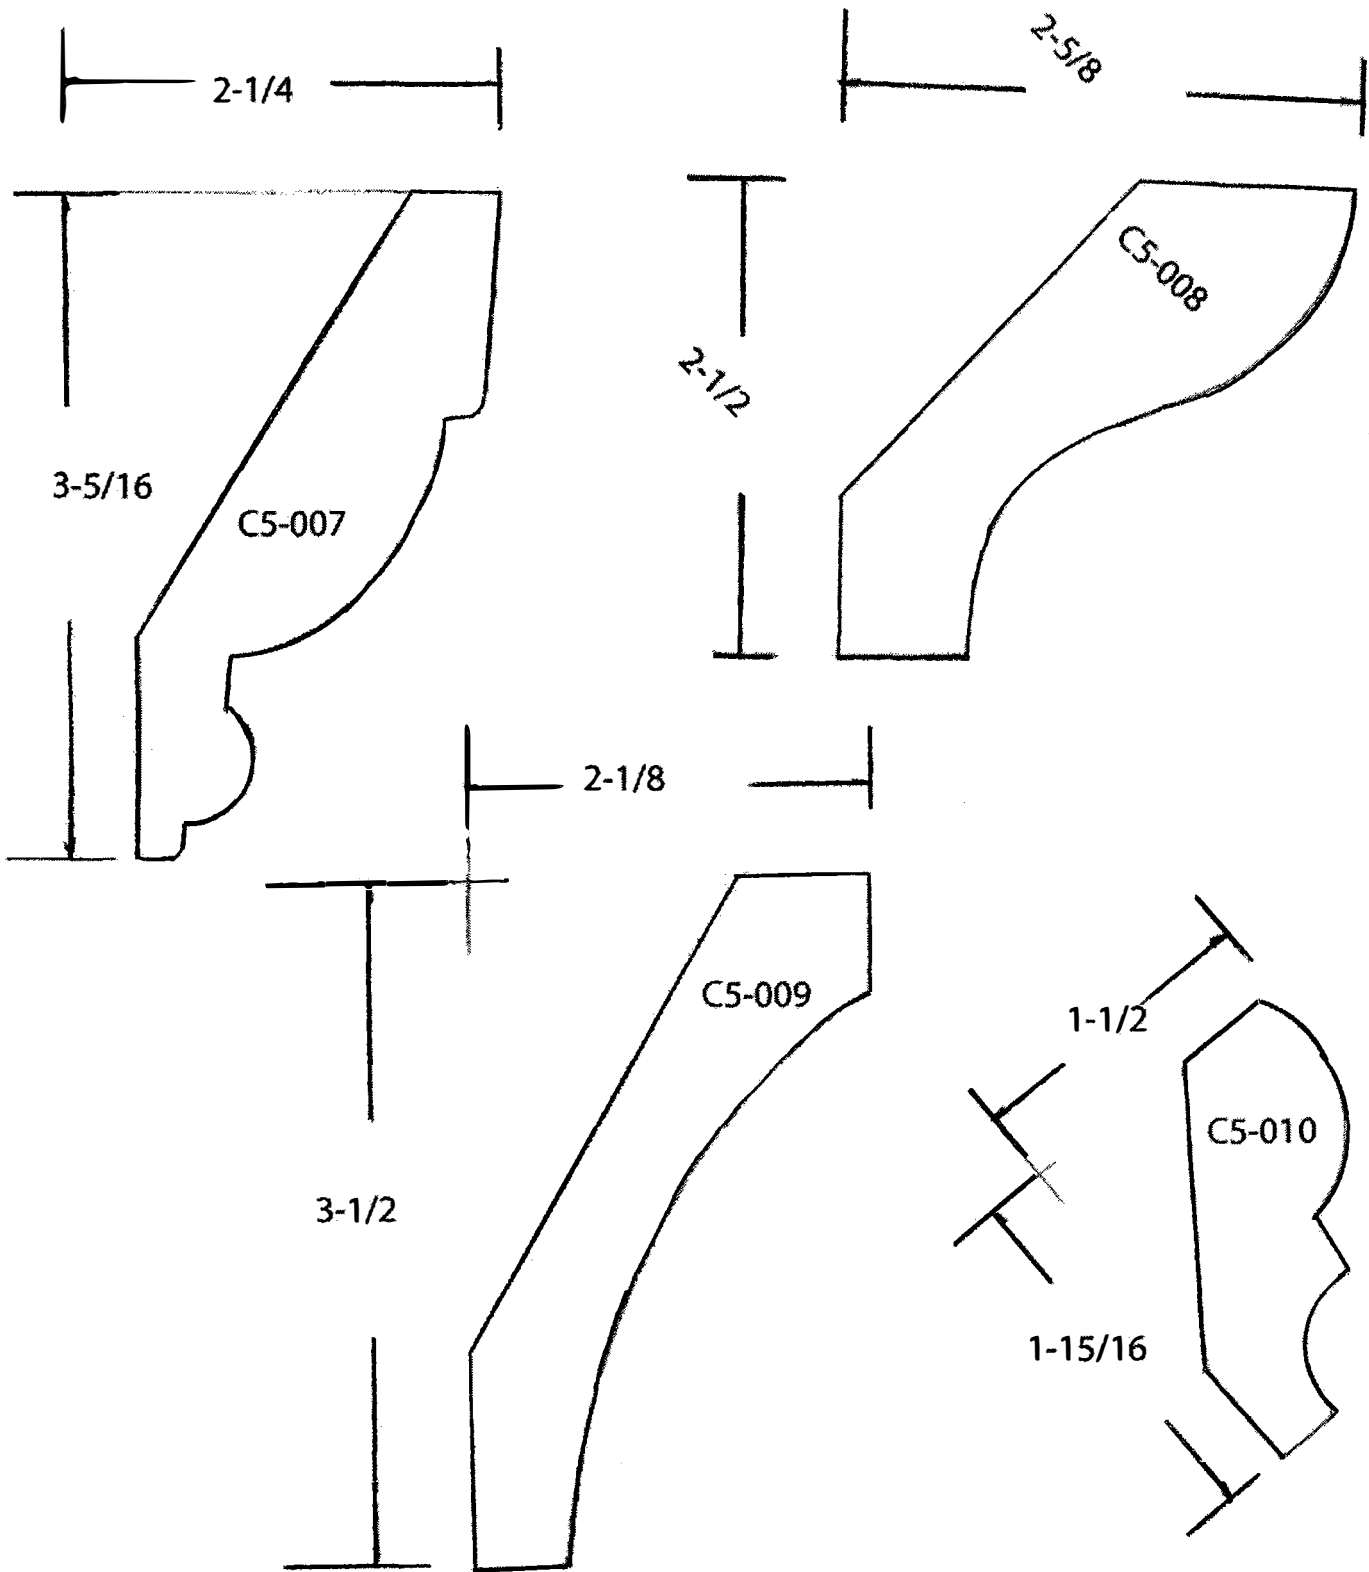

Crown Moulding