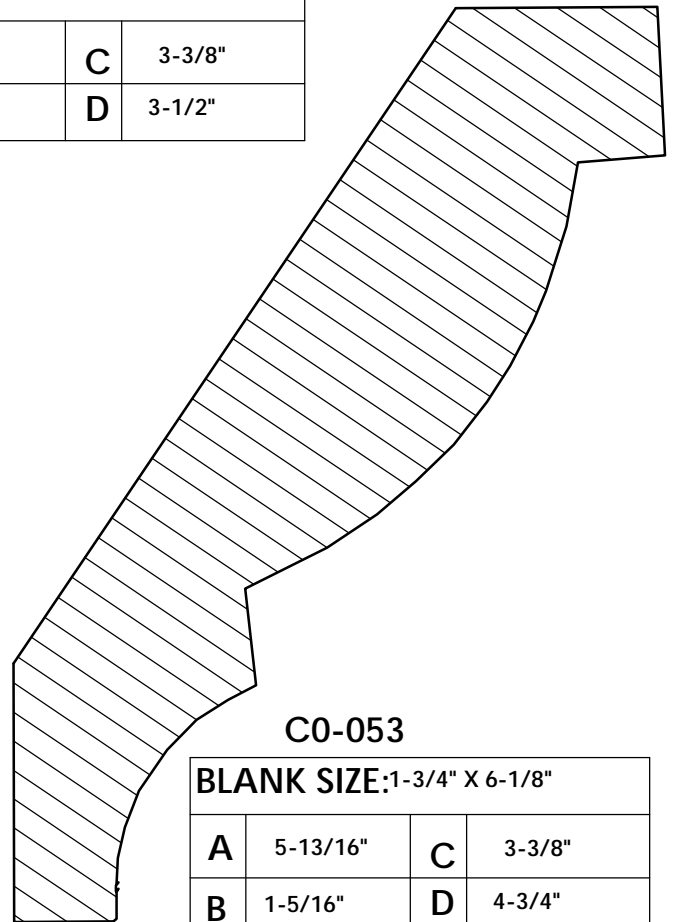

Crown Moulding

C0-050

BLANK SIZE: 1-3/16" X 5"			
A	4-11/16"	C	3-1/2"
B	15/16"	D	3-1/8"

C0-051

BLANK SIZE: 1-3/8" X 5-3/16"			
A	4-7/8"	C	3-3/8"
B	1-1/16"	D	3-1/2"

C0-052

BLANK SIZE: 15/16" X 4-1/4"			
A	3-15/16"	C	2-3/4"
B	13/16"	D	2-7/8"