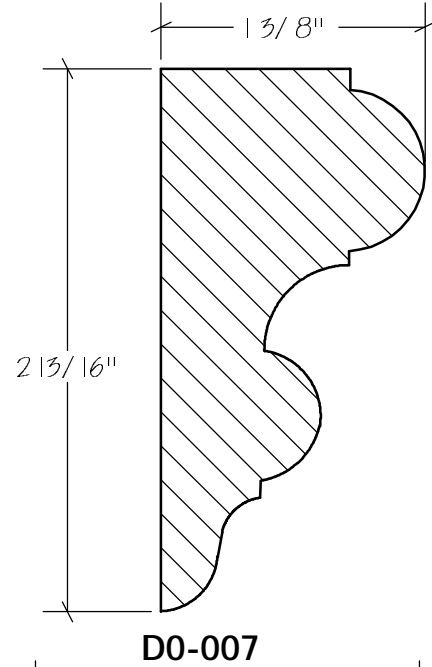

Solid Crowns