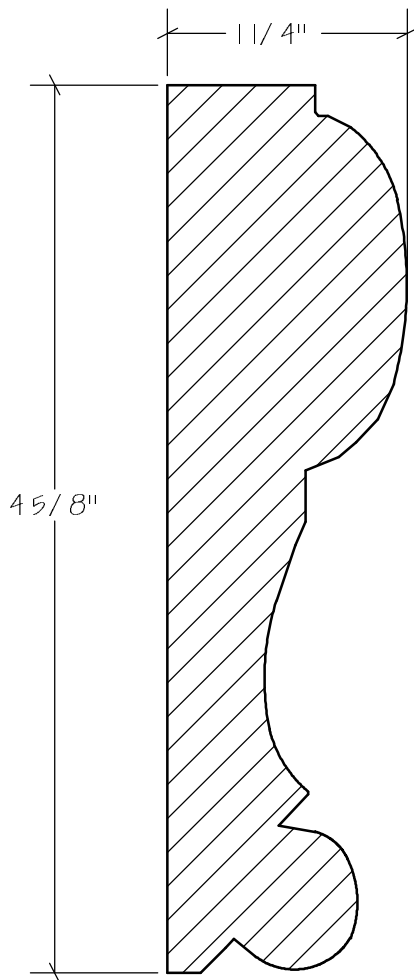

J0-020 M0-031