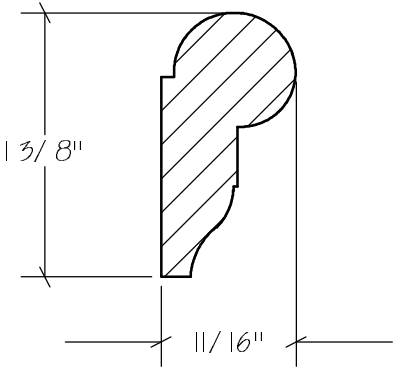

Ceiling Picture Moulding

R0-001

R0-002 B0-058

Rosettes

SECTION H-H
SCALE 1 : 2

N.E.W.P PART NUMBER CROSS REFERENCE

NEWP#	OLDNEWP#	Strips	NEWP#	OLDNEWP#	Strips	NEWP#	OLDNEWP#	Strips
S0-001	15	5-3/8"	S0-007	21	4-3/4"	S0-013	27	5-1/4"
S0-002	16	5-3/8"	S0-008	22	3-3/4"	S0-014	28	4-1/4"
S0-003	17	5-1/8"	S0-009	23	5-3/8"	S0-015	29	3-1/2"
S0-004	18	4-3/4"	S0-010	24	4-3/4"	S0-016	30	5"
S0-005	19	4-1/8"	S0-011	25	4-1/8"			
S0-006	20	3-1/2"	S0-012	26	4-1/2"			
		BLANK			BLANK			BLANK