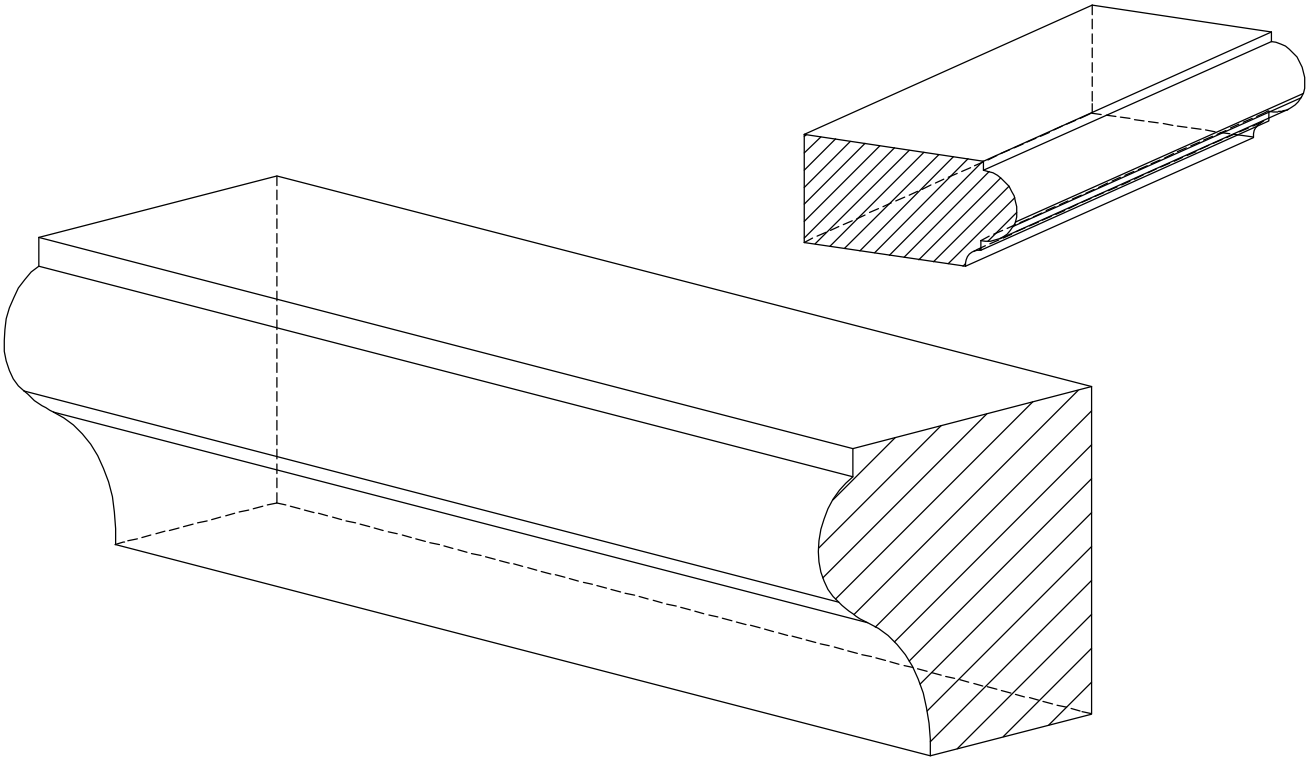

RAILING SYSTEM - HAND RAIL & CAPS

Railings | Handrails

RAILING SYSTEM - HAND RAIL & CAPS

RAILING SYSTEM - HAND RAIL & CAPS

Window Sills | Sashes

N.E.W.P PART NUMBER CROSS REFERENCE

NEWP#	OLDNEWP#	Thick-Width	NEWP#	OLDNEWP#	Thick-Width	NEWP#	OLDNEWP#	Thick-Width
		BLANK			BLANK			BLANK
I0-001	S221-A	1-5/8"x+-	I0-005	S221-E	2"x+-	I0-009	S221-I	1-1/2"x+-
I0-002	S221-B	1-3/4"x+-	I0-006	S221-F	2-1/4"x+-	I0-010	S221-J	2-1/2"x+-
I0-003	S221-C	1-3/4"x+-	I0-007	S221-G	1-5/8"x+-	I0-011	S221-K	1-3/8"x1-3/16"
I0-004	S221-D	1-7/8"x+-	I0-008	S221-H	1-1/2"x+-	I0-012	S221-L	1-5/8"x7/8"
						I0-013	S221-M	1-3/16"x7/8"