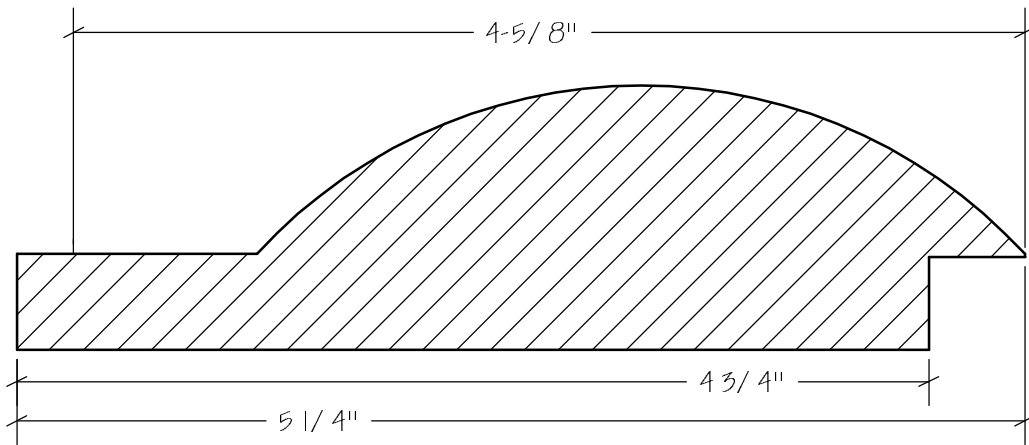

T & G Sheathing

T & G Sheathing

T & G Sheathing

N0-012

N0-013

N0-014

N.E.W.P PART NUMBER CROSS REFERENCE

NEWP#	OLDNEWP#	Thick-Width	NEWP#	OLDNEWP#	Thick-Width	NEWP#	OLDNEWP#	Thick-Width
		BLANK			BLANK			BLANK
O0-001	P	15/16"X6-9/16"	O0-001	Q	15/16X6-13/16"			