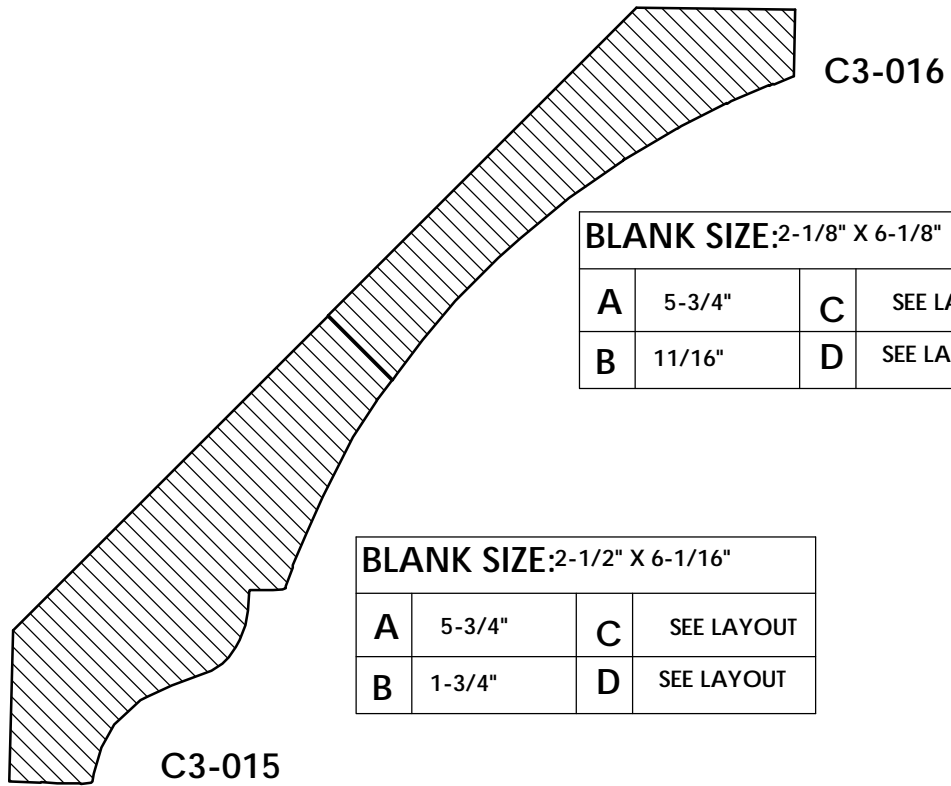

Crown Moulding