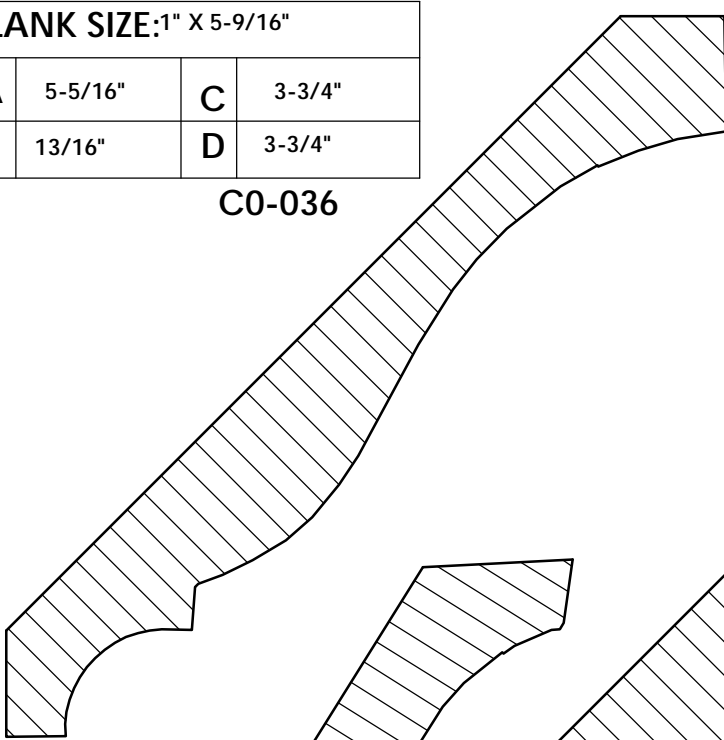

Crown Moulding

BLANK SIZE: 1" X 5-9/16"			
A	5-5/16"	C	3-3/4"
B	13/16"	D	3-3/4"

C0-036