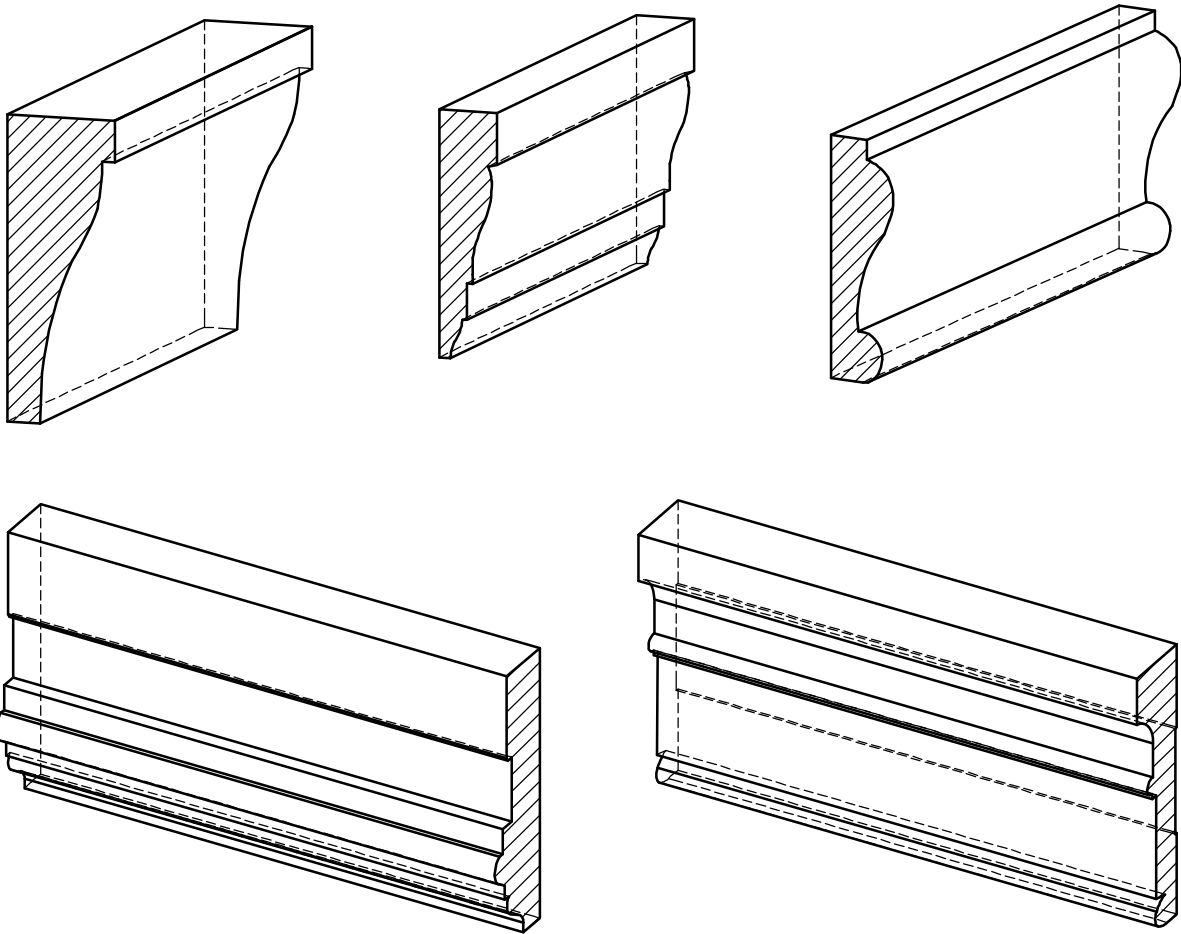

Window Sills | Sashes

Window Sills | Sashes

IO_010

IO_011

IO_012

IO_013

N.E.W.P PART NUMBER CROSS REFERENCE

NEWP#	OLDNEWP#	Thick-Width	NEWP#	OLDNEWP#	Thick-Width	NEWP#	OLDNEWP#	Thick-Width
		BLANK			BLANK			BLANK
J0-001	A222	1-7/16" x 3-1/2"	J0-011	A232	1" x 4"			
J0-002	A223	7/8" x 2-7/8"	J0-012	A232A	1" x 3-1/2"			
J0-003	A224	7/8" x 2-1/2"	J0-013	A233	1" x 2-7/8"			
J0-004	A225	1" x 3-1/4"	J0-014	A234	1" x 2-7/8"			
J0-005	A226	1-1/8" x 3-5/8"	J0-015	A235	1" x 3-7/8"			
J0-006	A227	1" x 3-1/2"	J0-016	A235	1-7/16" x 4-1/16"			
J0-007	A228	1-3/16" x 3-1/2"	J0-017	A235	1-1/8" x 2-5/8"			
J0-008	A229	15/16" x 3-1/2"	J0-018	A235	1-1/4" x 4"			
J0-009	A230	1" x 4"	J0-019	A235	1-1/2" x 5-1/4"			
J0-010	A231	1" x 3-3/4"	J0-020	A235	1-1/2" x 4-7/8"			