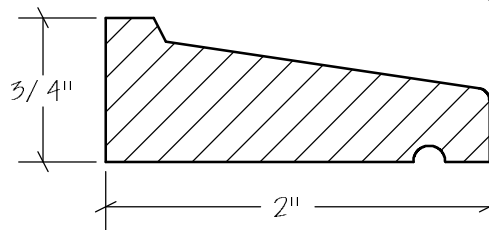

Miscellaneous & Drip Caps

DRIP CAPS

Q0-048