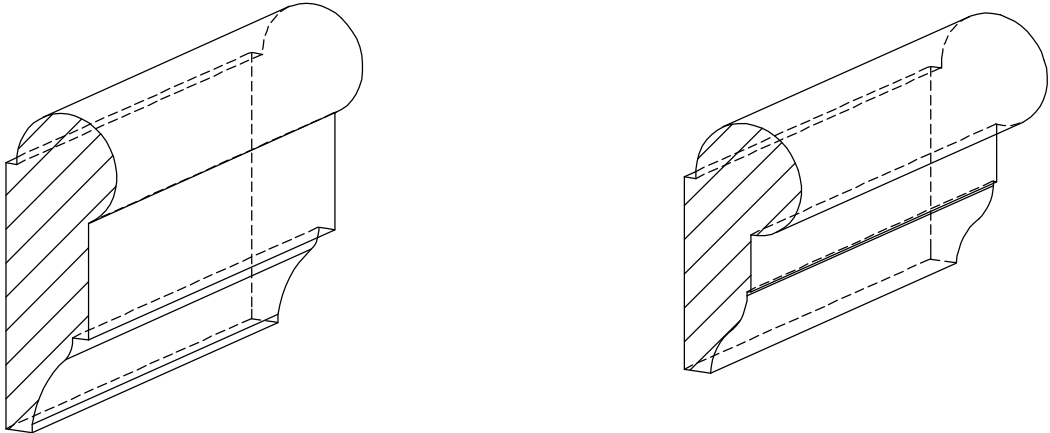

Q0-049

Q0-050

Miscellaneous & Drip Caps

Ceiling Picture Moulding

N.E.W.P PART NUMBER CROSS REFERENCE

NEWP#	OLDNEWP#	Thick-Width	NEWP#	OLDNEWP#	Thick-Width	NEWP#	OLDNEWP#	Thick-Width
		BLANK			BLANK			BLANK
R0-001		15/16" X2"	R0-006	M19	1-1/16" X2-1/4"			
R0-002		15/16" X1-5/8"						
R0-003		1-1/4" X2-1/6"						
R0-004		1-5/16" X2-3/8"						
R0-005		1-1/16" X2-1/16"						