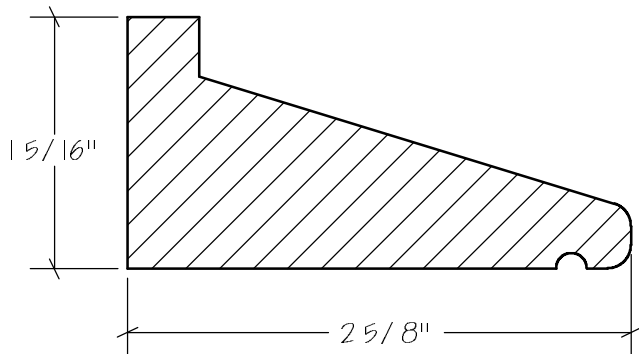

Miscellaneous & Drip Caps

DRIP CAPS

Q0-049