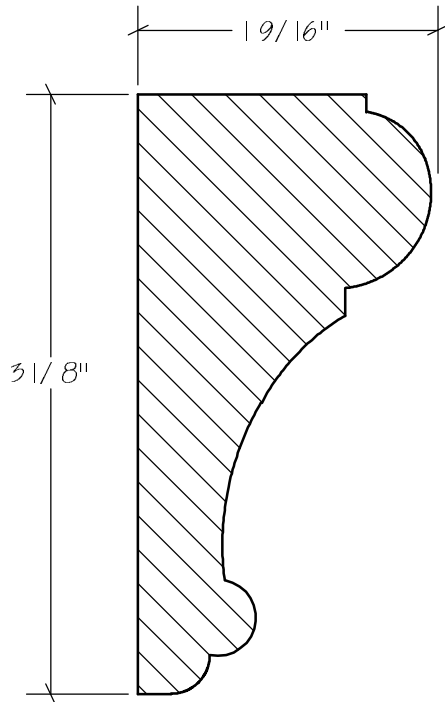

Solid Crowns

D0-001 MO-016