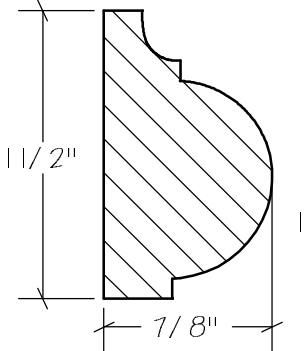

Base & Base Caps

B0-038