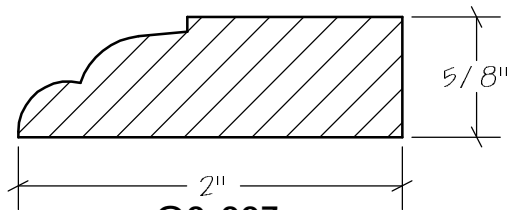

Q0-007 H0-017