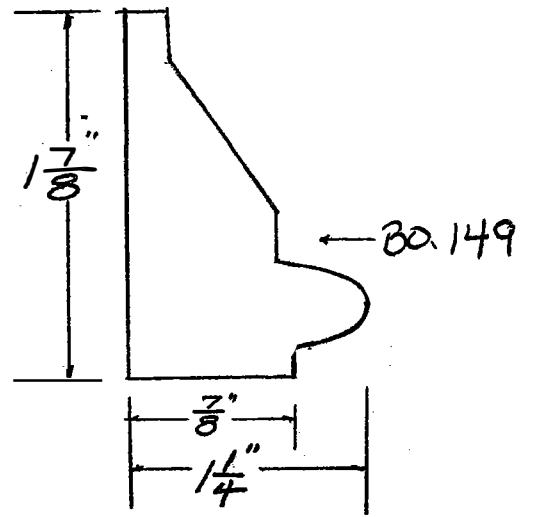

Base & Base Caps