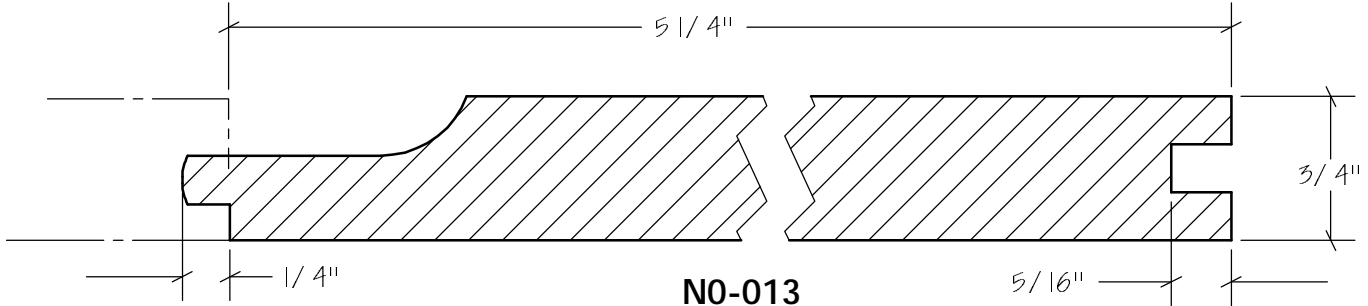

T & G Sheathing

T & G Sheathing

T & G Sheathing

N0-012

N0-013

N0-014

N.E.W.P PART NUMBER CROSS REFERENCE

NEWP#	OLDNEWP#	Thick-Width	NEWP#	OLDNEWP#	Thick-Width	NEWP#	OLDNEWP#	Thick-Width
		BLANK			BLANK			BLANK
O0-001	P	15/16"X6-9/16"	O0-001	Q	15/16X6-13/16"			