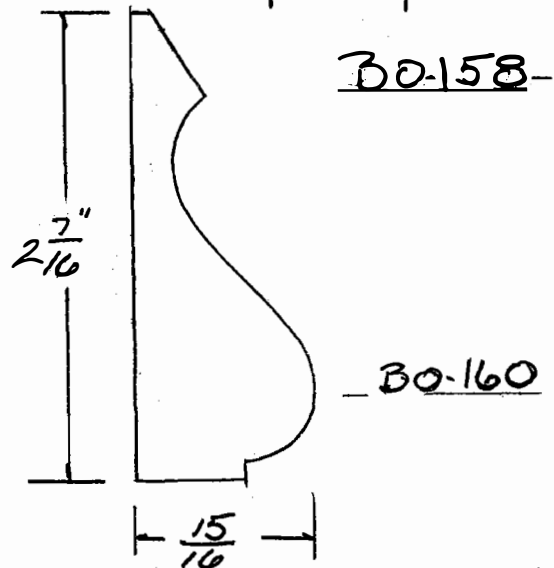

Base & Base Caps

30-160