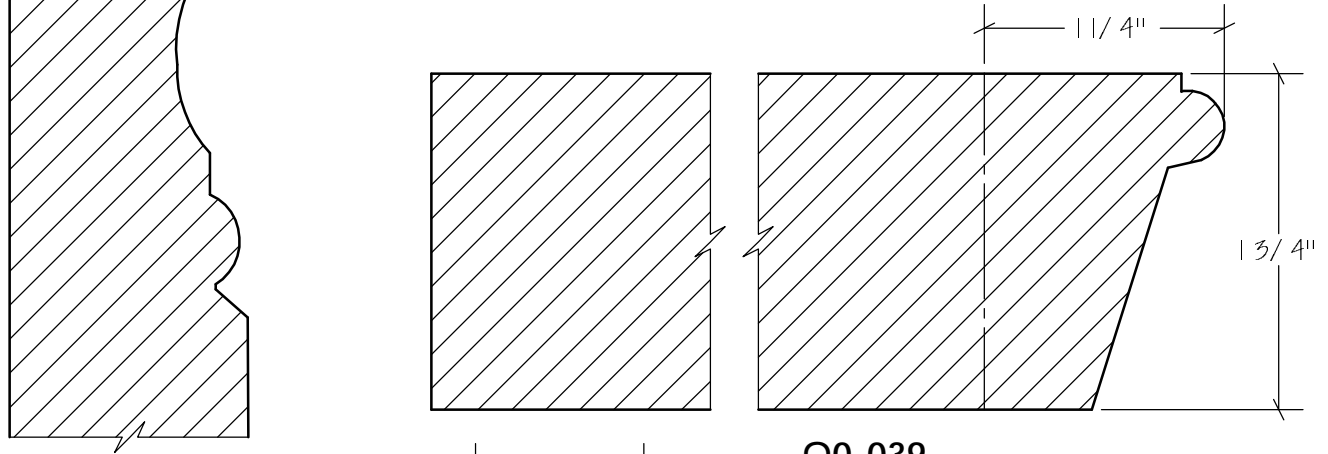

Miscellaneous & Drip Caps