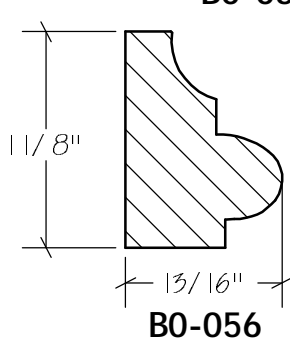

Base & Base Caps