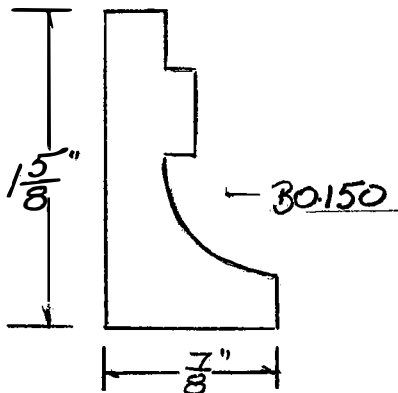

Base & Base Caps