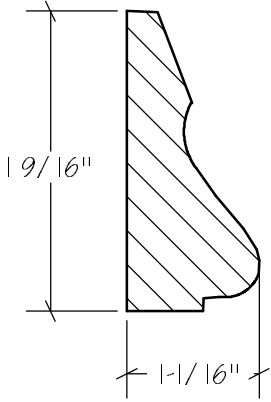

Base & Base Caps

B0-132

B0-138

B0-140