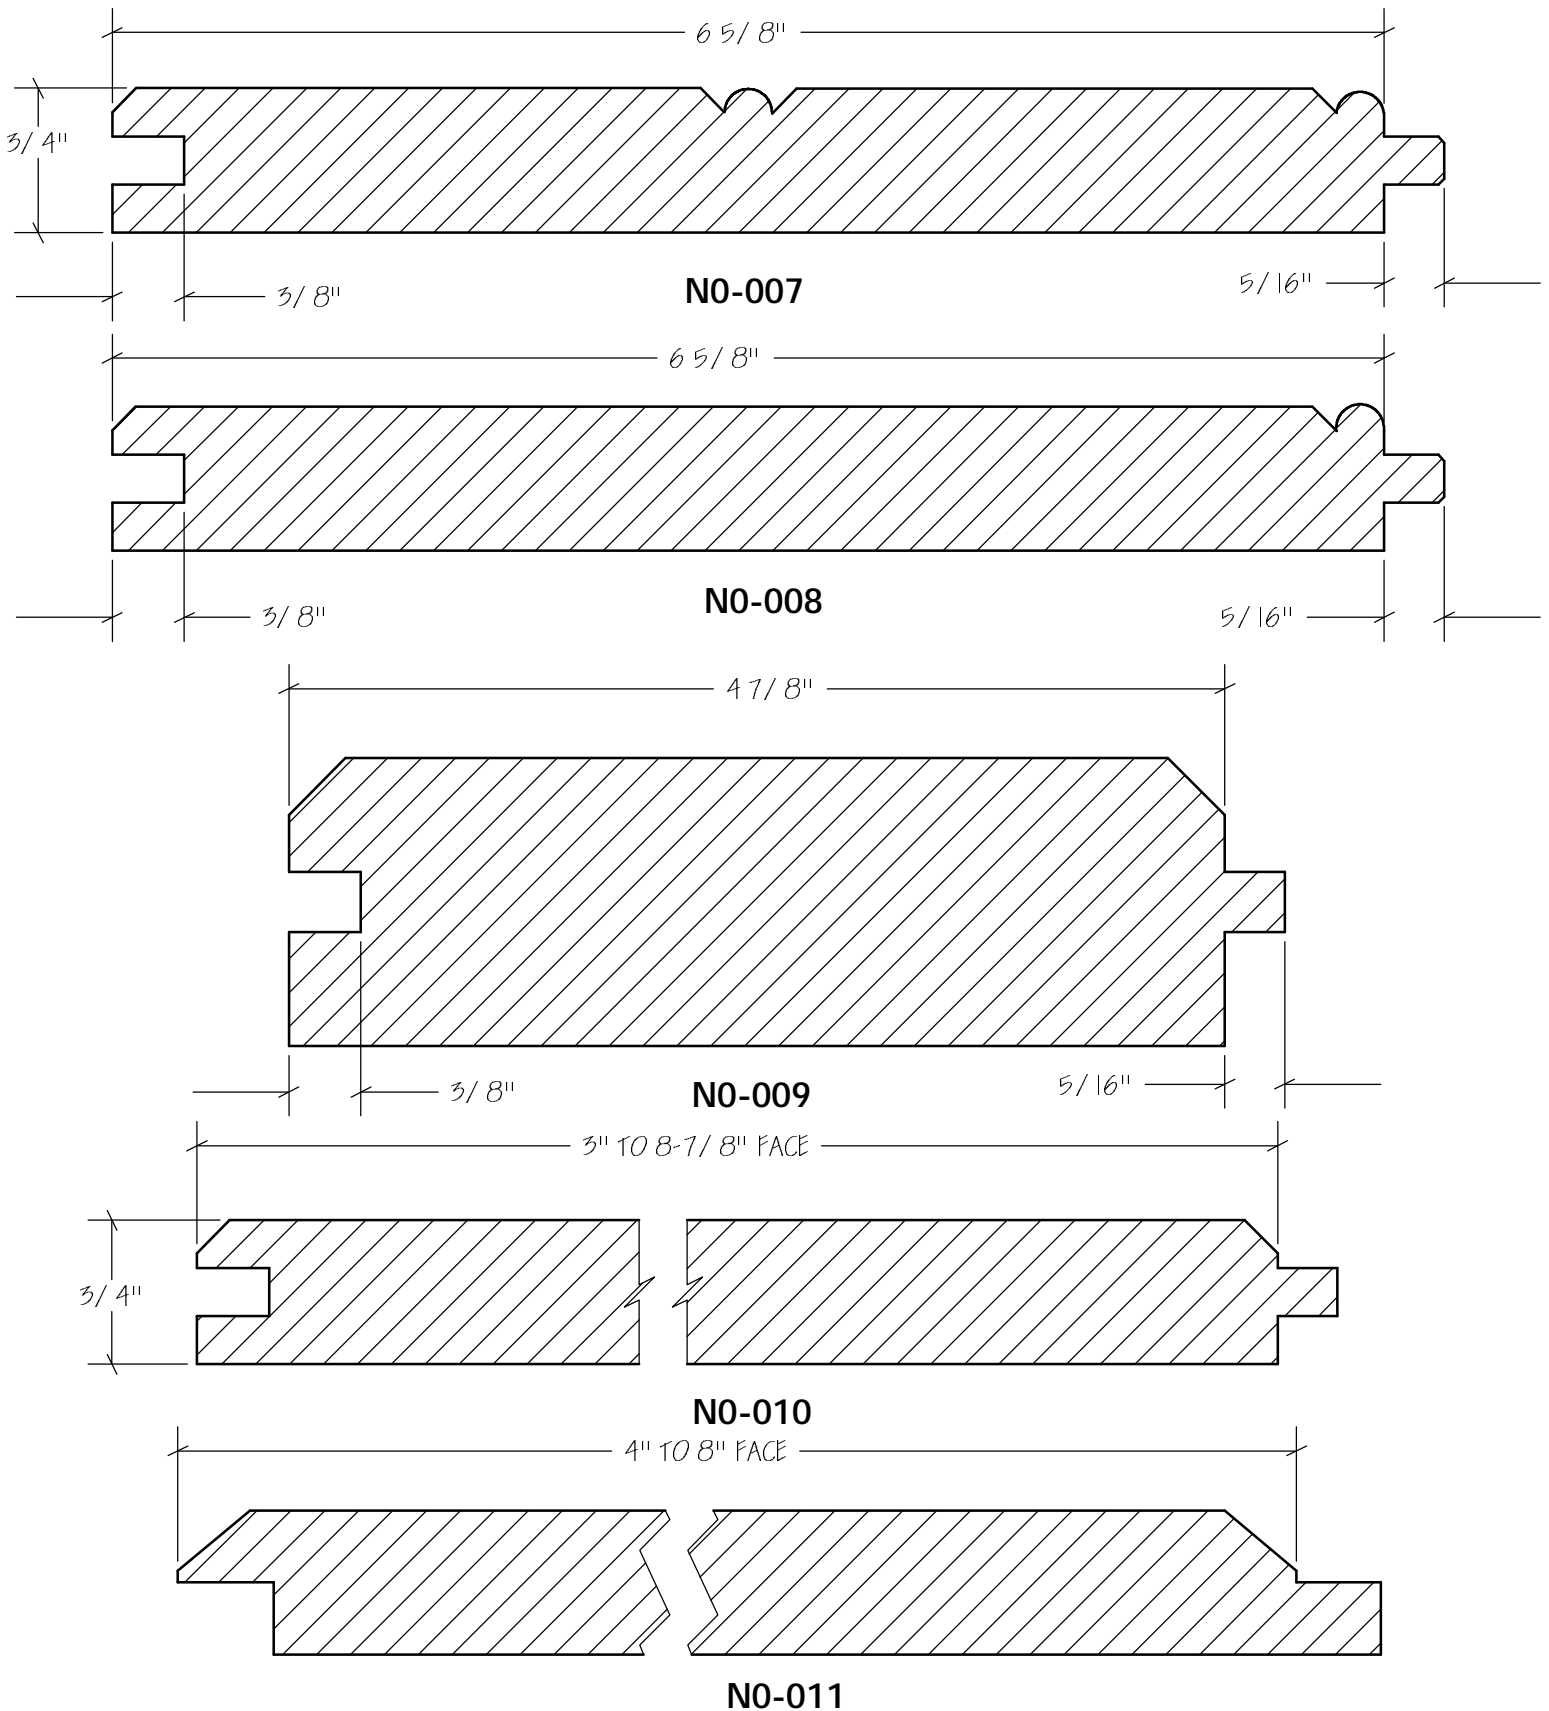

T & G Sheathing