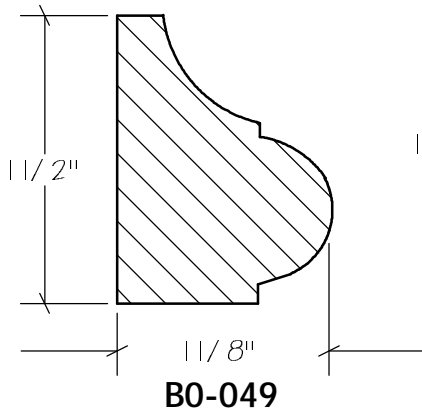

Base & Base Caps