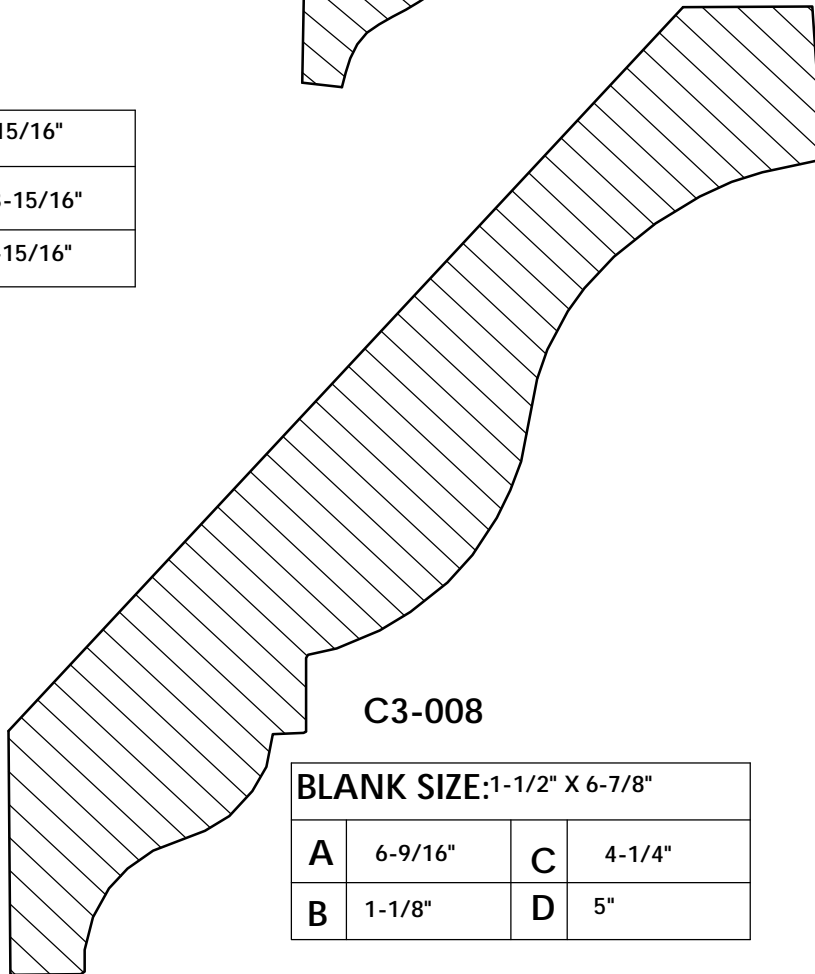

C3-006

C3-008

BLANK SIZE: 1-1/2" X 6-7/8"			
A	6-9/16"	C	4-1/4"
B	1-1/8"	D	5"