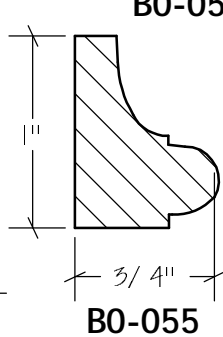

Base & Base Caps