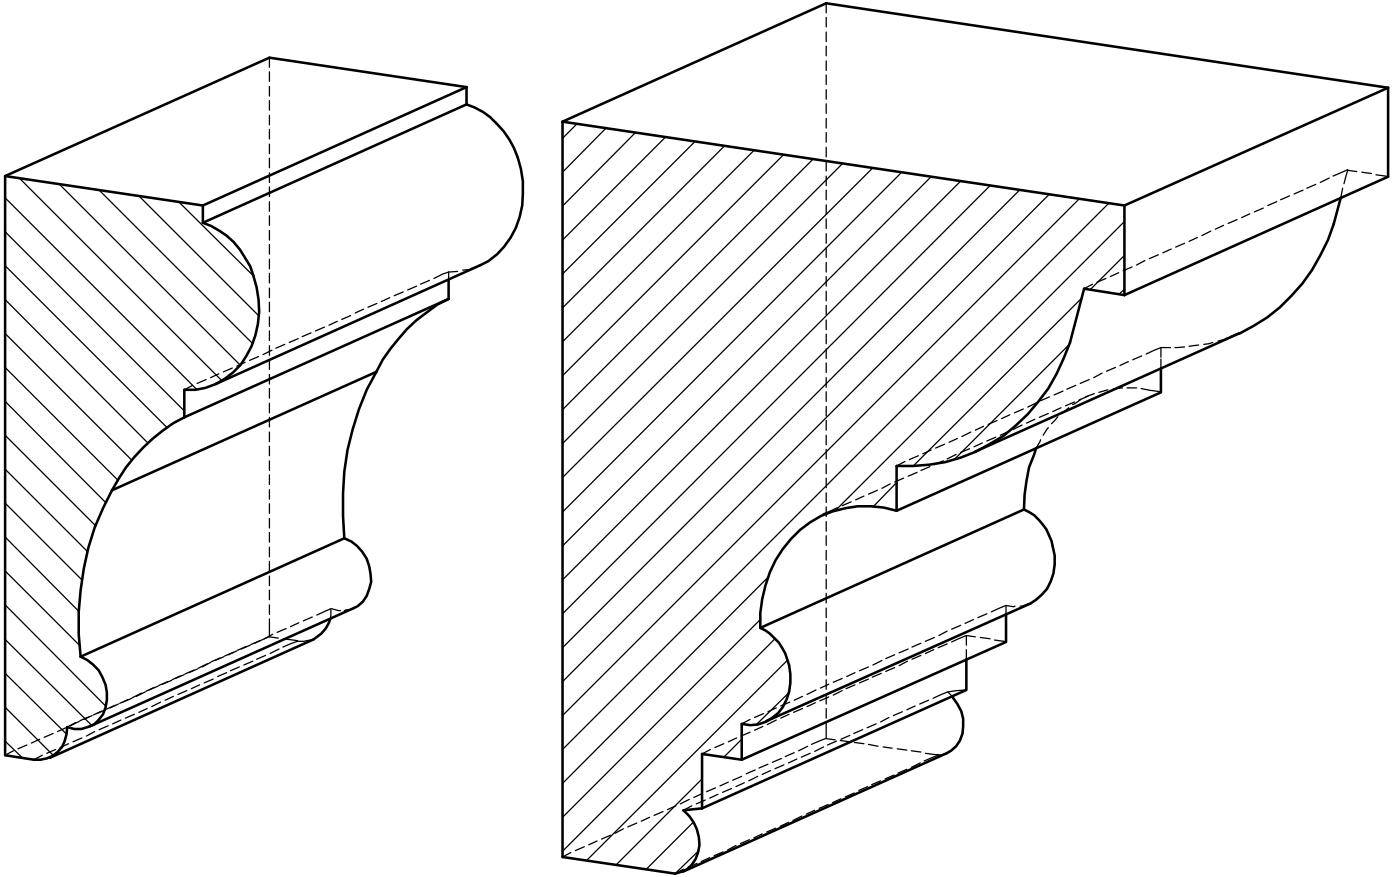

Crown Moulding

CG-021

CG-022

Solid Crowns

N.E.W.P PART NUMBER CROSS REFERENCE

NEWP#	OLDNEWP#	Thick-Width	NEWP#	OLDNEWP#	Thick-Width	NEWP#	OLDNEWP#	Thick-Width
		BLANK			BLANK			BLANK
D0-001	C167	1-13/16" x 3-3/8"	D0-012	C176	1-5/8" x 2-1/4"	D0-023	C187	1-5/8" x 2-1/8"
D0-002	C167A	2-1/2" x 4-1/2"	D0-013	C177	1-5/8" x 1-3/4"	D0-024	C188	2-3/8" x 3-1/8"
D0-003	C167B	1-3/4" x 4-5/8"	D0-014	C178	SEE SKETCH	D0-025	C189	SEE SKETCH
D0-004	C168	2-5/8" x 3-3/8"	D0-015	C179	SEE SKETCH	D0-026	C190	1-7/8" x 2-3/8"
D0-005	C169	1-3/8" x 2-1/2"	D0-016	C180	SEE SKETCH	D0-027	C191	SEE SKETCH
D0-006	C170	1-5/8" x 3-1/4"	D0-017	C181	1-5/8" x 1-3/4"	D0-028	C192	1-3/4" x 2-1/4"
D0-007	C171	1-5/8" x 3"	D0-018	C182	SEE SKETCH	D0-029	C193	SEE SKETCH
D0-008	C172	1-3/16" x 2"	D0-019	C183	SEE SKETCH	D0-030	C194	2-1/8" x 2-1/4"
D0-009	C173	1-1/2" x 2-3/4"	D0-020	C186	SEE SKETCH	D0-031	C195	SEE SKETCH
D0-010	C174	2-3/16" x 3"	D0-021	C184	1-7/8" x 3-1/2"	D0-032	C196	SEE SKETCH
D0-011	C175	2-1/2" x 2-1/2"	D0-022	C185	1-3/4" x 2"	D0-033		1-7/16" x 2-3/8"