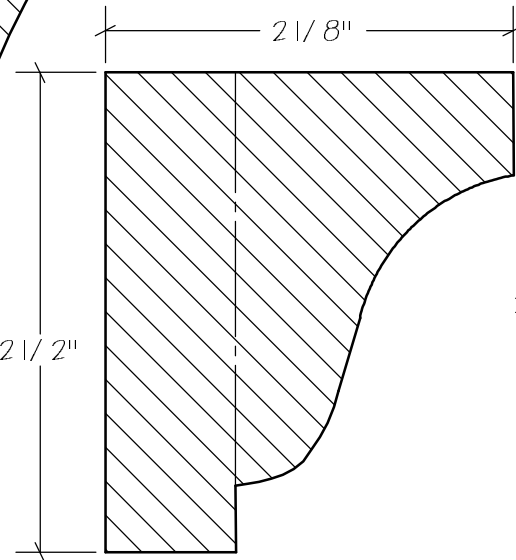

Solid Crowns

D0-018

D0-020