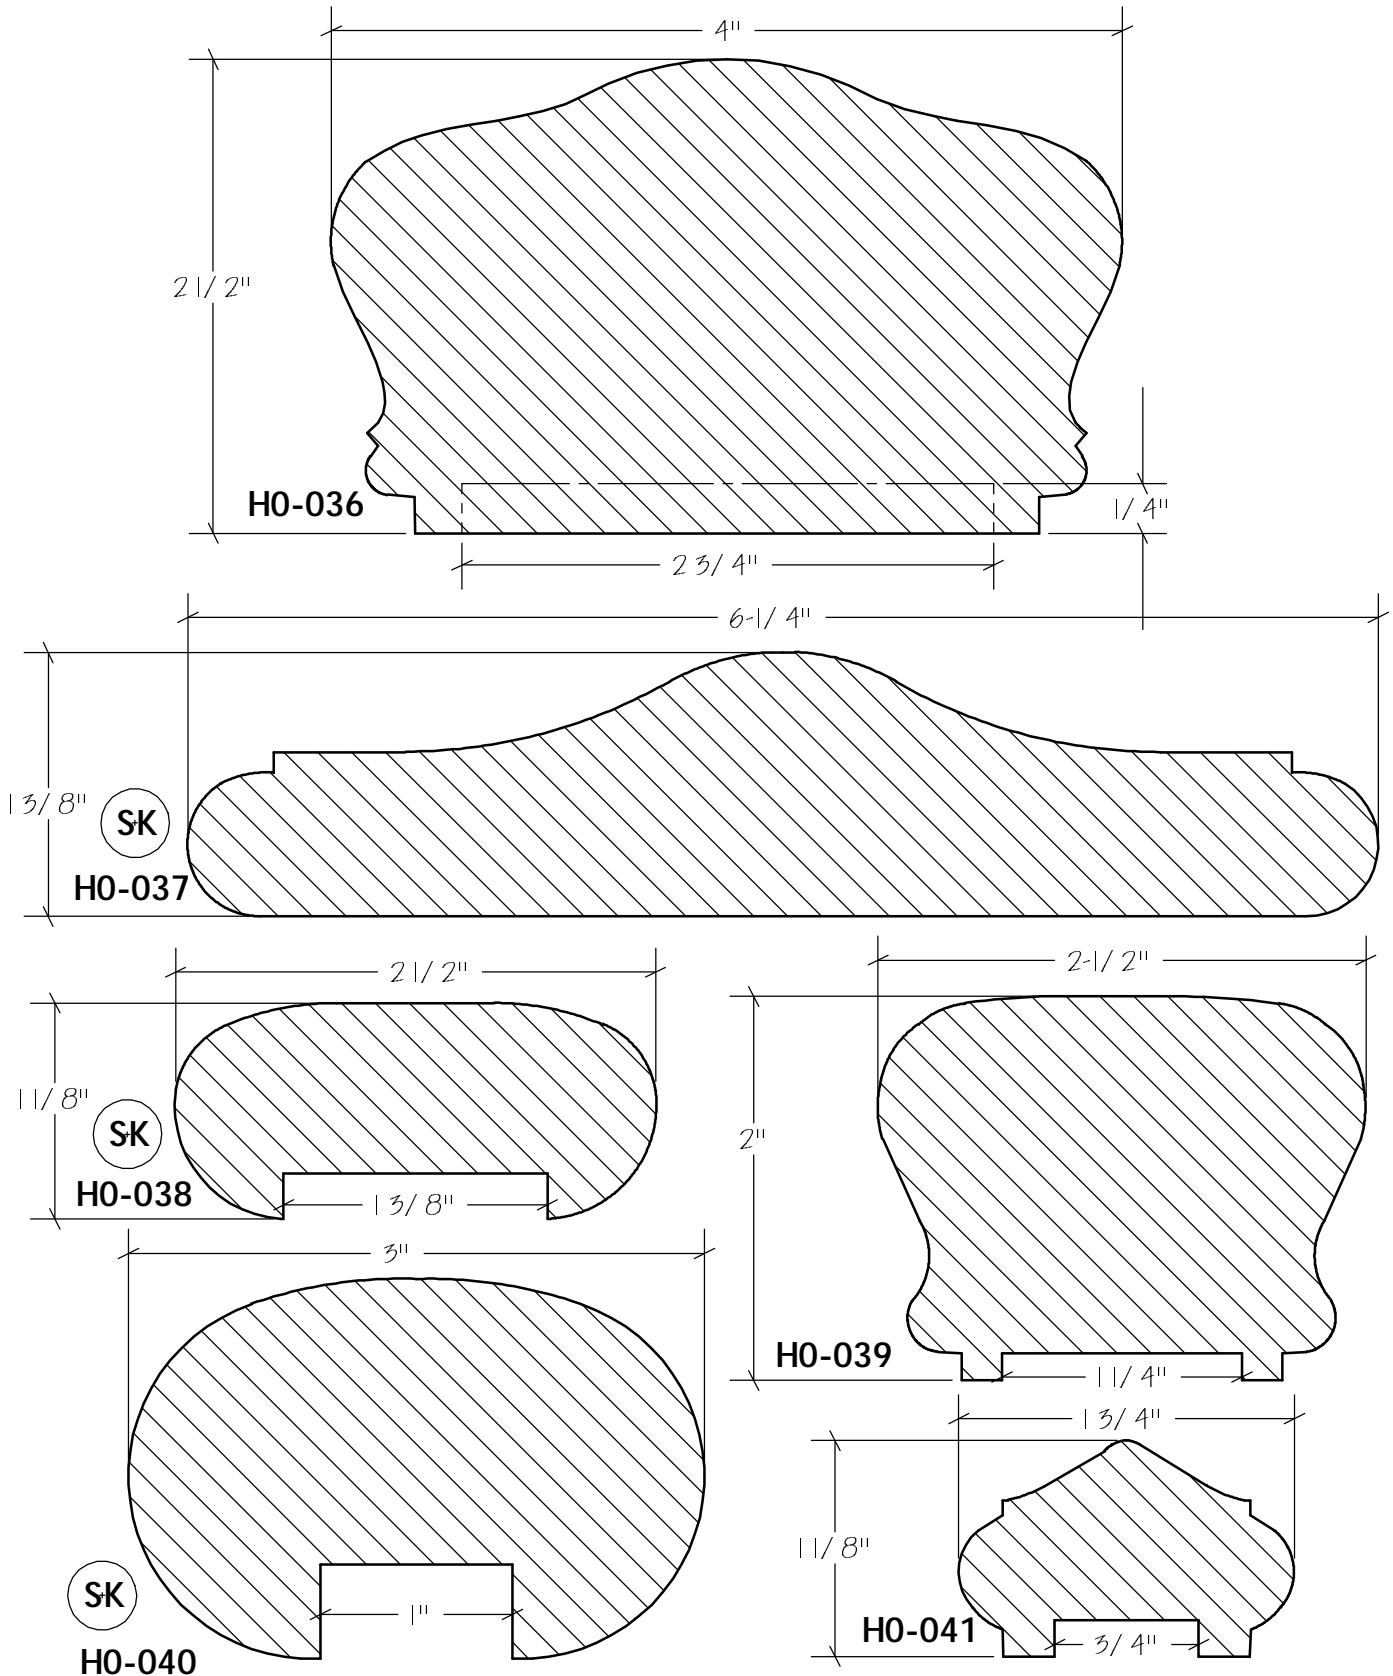

Railings | Handrails

RAILING SYSTEM - HAND RAIL & CAPS