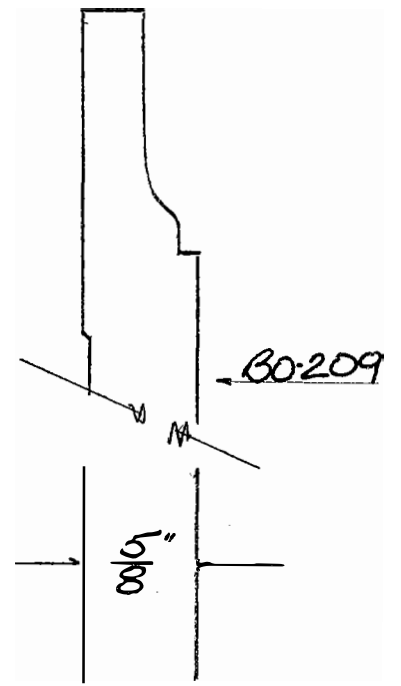

Base & Base Caps