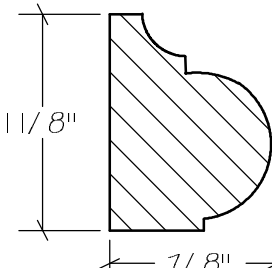

Base & Base Caps

B0-042