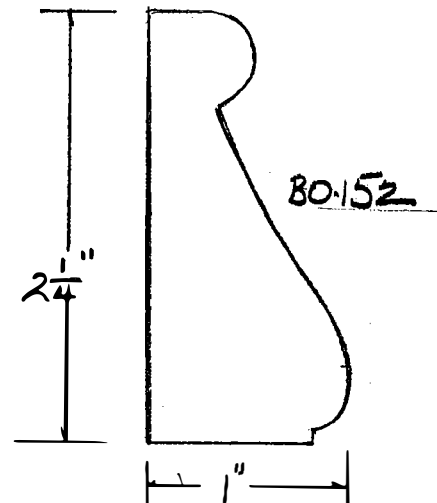

Base & Base Caps