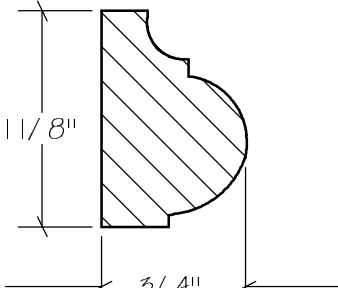

Base & Base Caps

B0-043