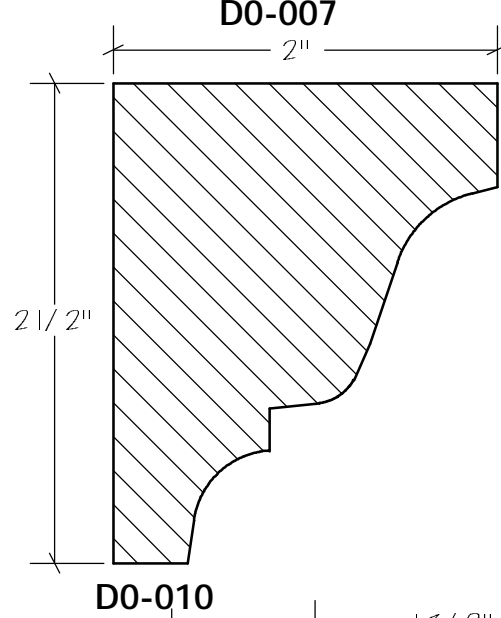

Solid Crowns