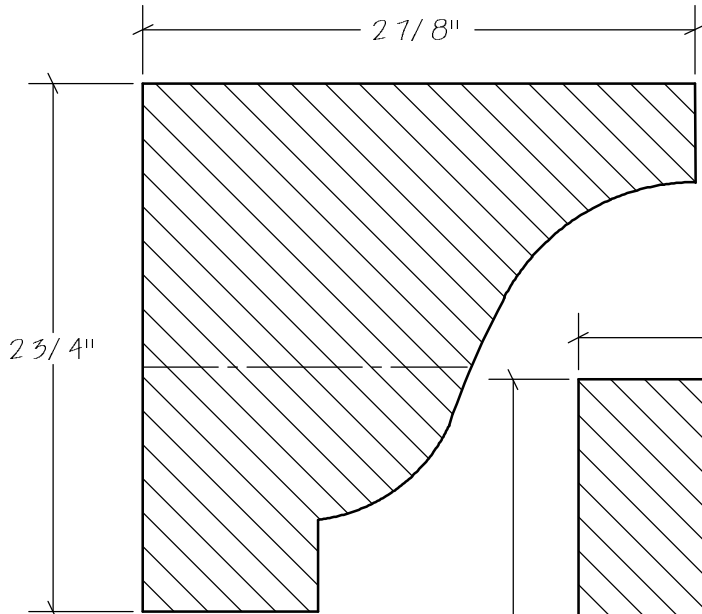

Solid Crowns

D0-016

D0-020