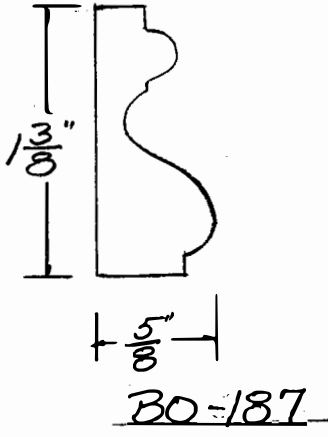

Base & Base Caps