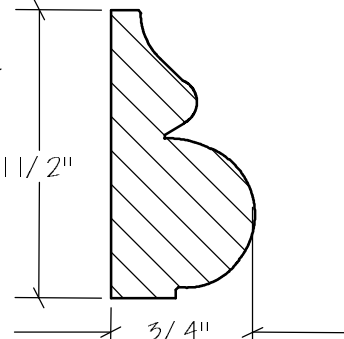

Base & Base Caps

B0-046