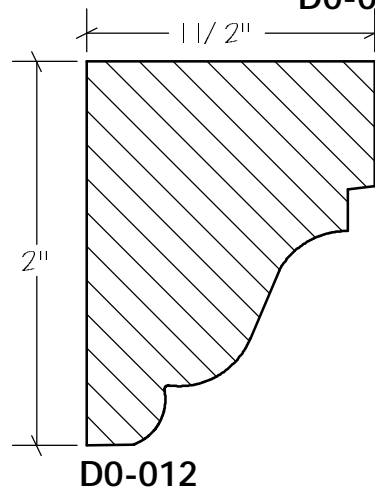

Solid Crowns