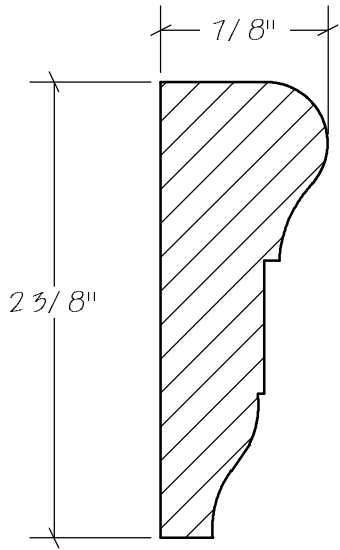

Aprons

J0-017 M0-025