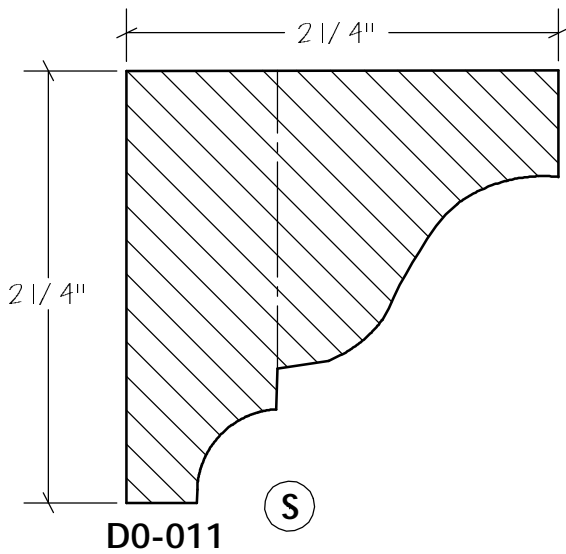

Solid Crowns