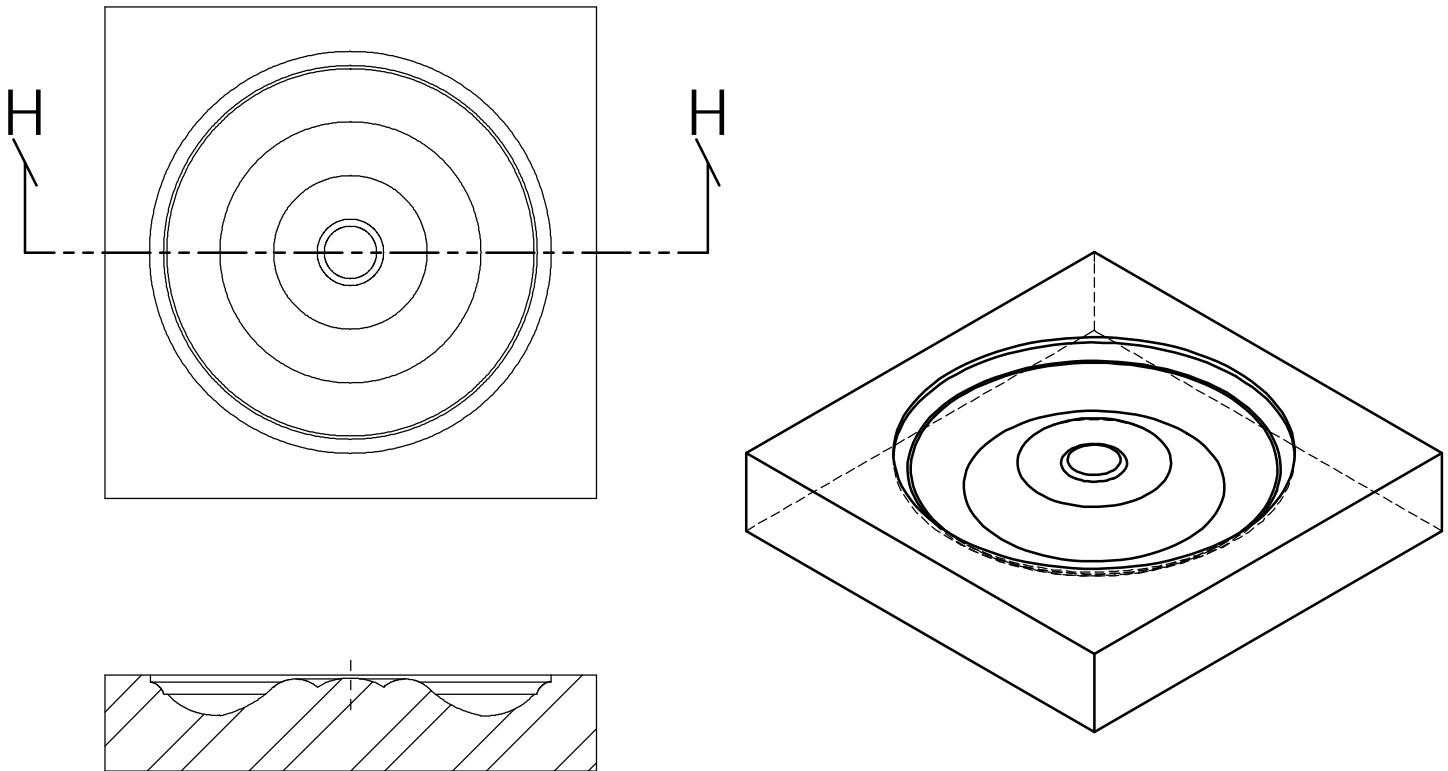

Ceiling Picture Moulding

R0-001

R0-002 B0-058

Rosettes

SECTION H-H
SCALE 1 : 2

N.E.W.P PART NUMBER CROSS REFERENCE

NEWP#	OLDNEWP#	Strips	NEWP#	OLDNEWP#	Strips	NEWP#	OLDNEWP#	Strips
S0-001	15	5-3/8"	S0-007	21	4-3/4"	S0-013	27	5-1/4"
S0-002	16	5-3/8"	S0-008	22	3-3/4"	S0-014	28	4-1/4"
S0-003	17	5-1/8"	S0-009	23	5-3/8"	S0-015	29	3-1/2"
S0-004	18	4-3/4"	S0-010	24	4-3/4"	S0-016	30	5"
S0-005	19	4-1/8"	S0-011	25	4-1/8"			
S0-006	20	3-1/2"	S0-012	26	4-1/2"			
		BLANK			BLANK			BLANK