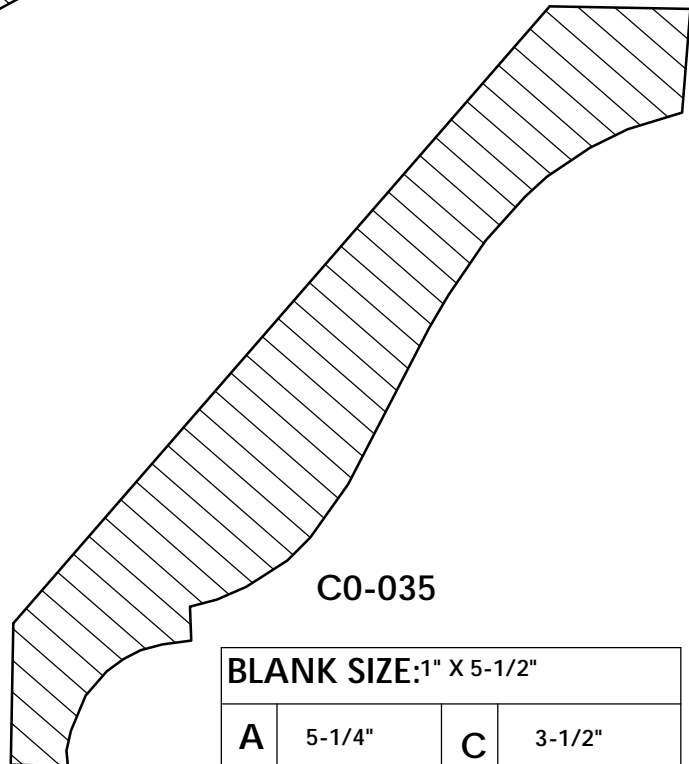

C0-035

BLANK SIZE:1" X 5-1/2"			
A	5-1/4"	C	3-1/2"
B	13/16"	D	4"